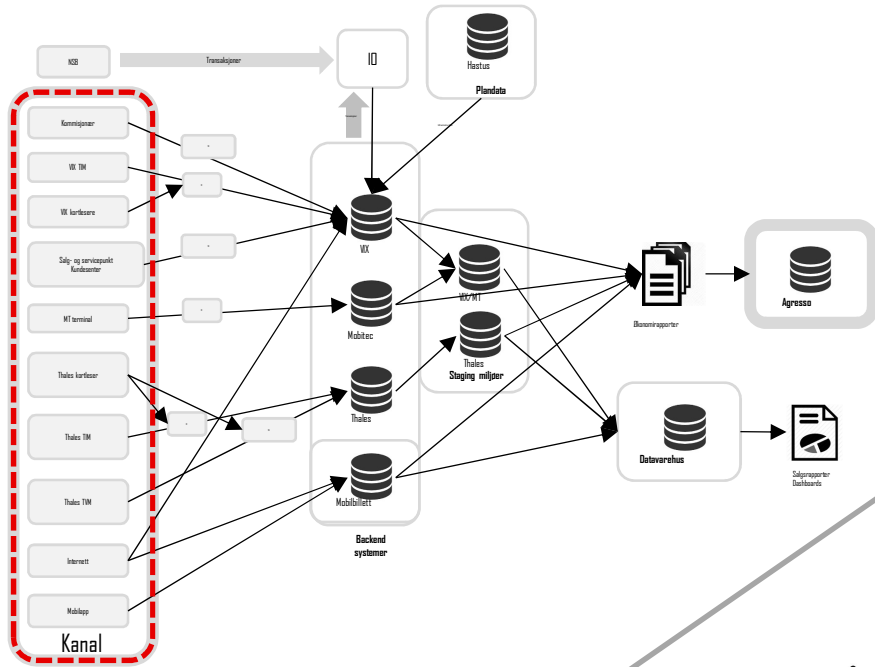

Ruters Digital Platform

- ... from «systems» to «data» ...

- *Terje Storhaug, VP & CIO, Head of Digital Platforms and Solutions*

well structured and maintainable ...

... but also the opposite

Architecture

complex value chains

Ruters Digital Platform - key characteristics

- EVERYONE and EVERYTHING is on-line
- Datacentric and event driven architecture
- Open source technologies
- Cloud-based
- Real-time processing

Ruter#

Our customers are already on-line.. .. and we have network coverage