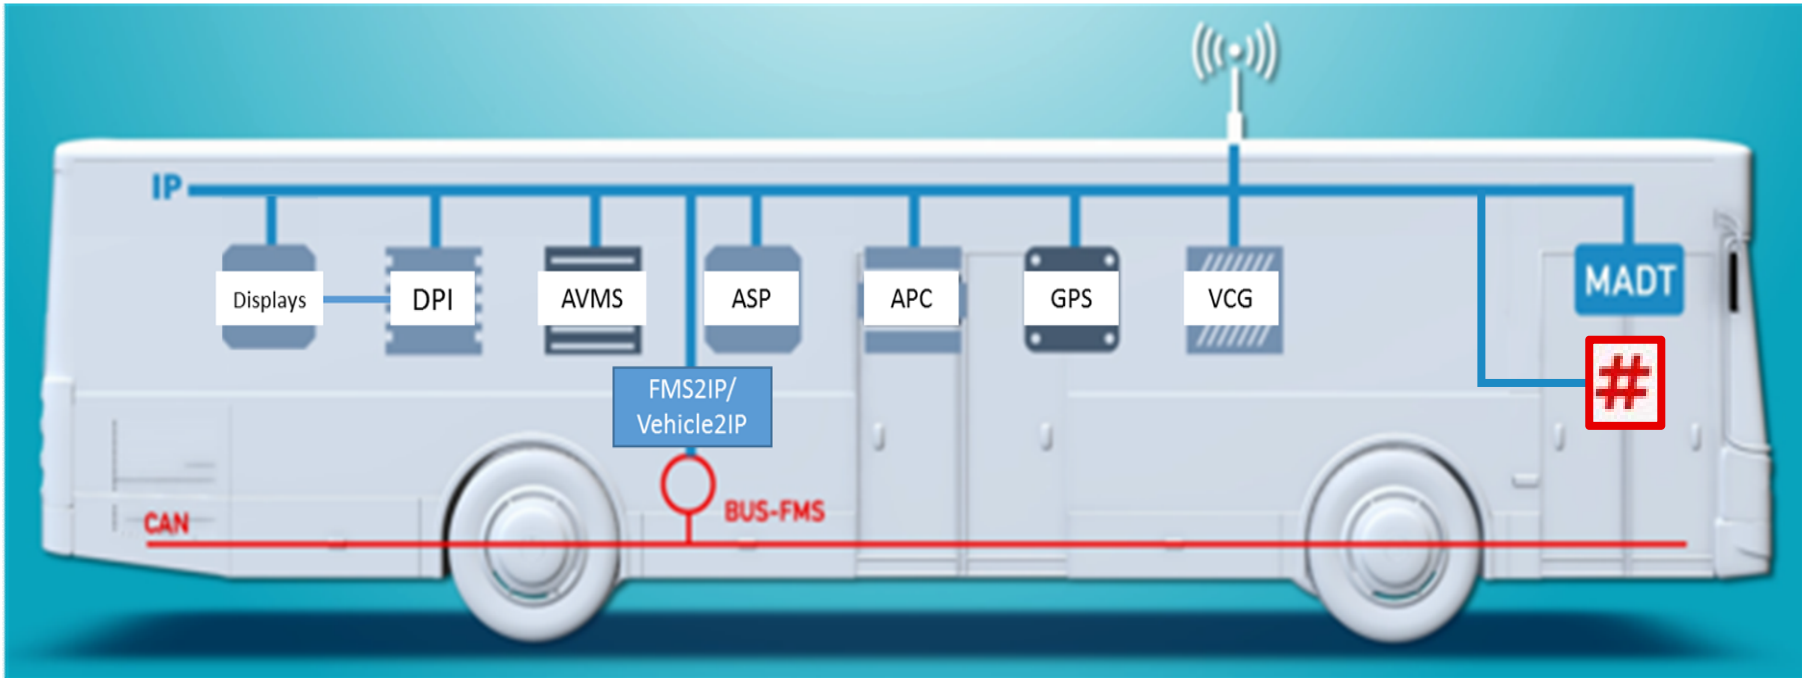

Ruters Digital Platform - key characteristics

- EVERYONE and EVERYTHING is on-line
- Datacentric and event driven architecture
- Open source technologies
- Cloud-based
- Real-time processing

Ruter#

Our customers are already on-line.. .. and we have network coverage

89 % of the population have a smartphone
(97 % of our customers)

4G

Ruter#

Ruter#

Architecture

NEW architecture

... August 2017

... November 2018

Ruter#

31 Tonsenhagen-Fornebu vest

- en
- senhagen torg
- Heimdalsgata
- Hausmanns gate
- Brugata
- Jernbanetorget**
- Rådhuset
- Solli
- Frogner kirke
- Olav Kyrres plass
- Thune
- Skøyen stasjon
- Maritim
- Vækero
- Lysaker stasjon
- Lilløyveien
- Fornebuparken
- Telenor Fornebu
- IT Fornebu
- Fornebu vest

Kontrollform
Vognkontroll

Transportmiddel
Buss

Holdeplass
Jernbanetorget (foran Oslo S)

Linje
19B 30 31 31E 36E
54 60 74 N5 N12
N30

START KONTROLL

Verifone

BT device not paired

LES KORT