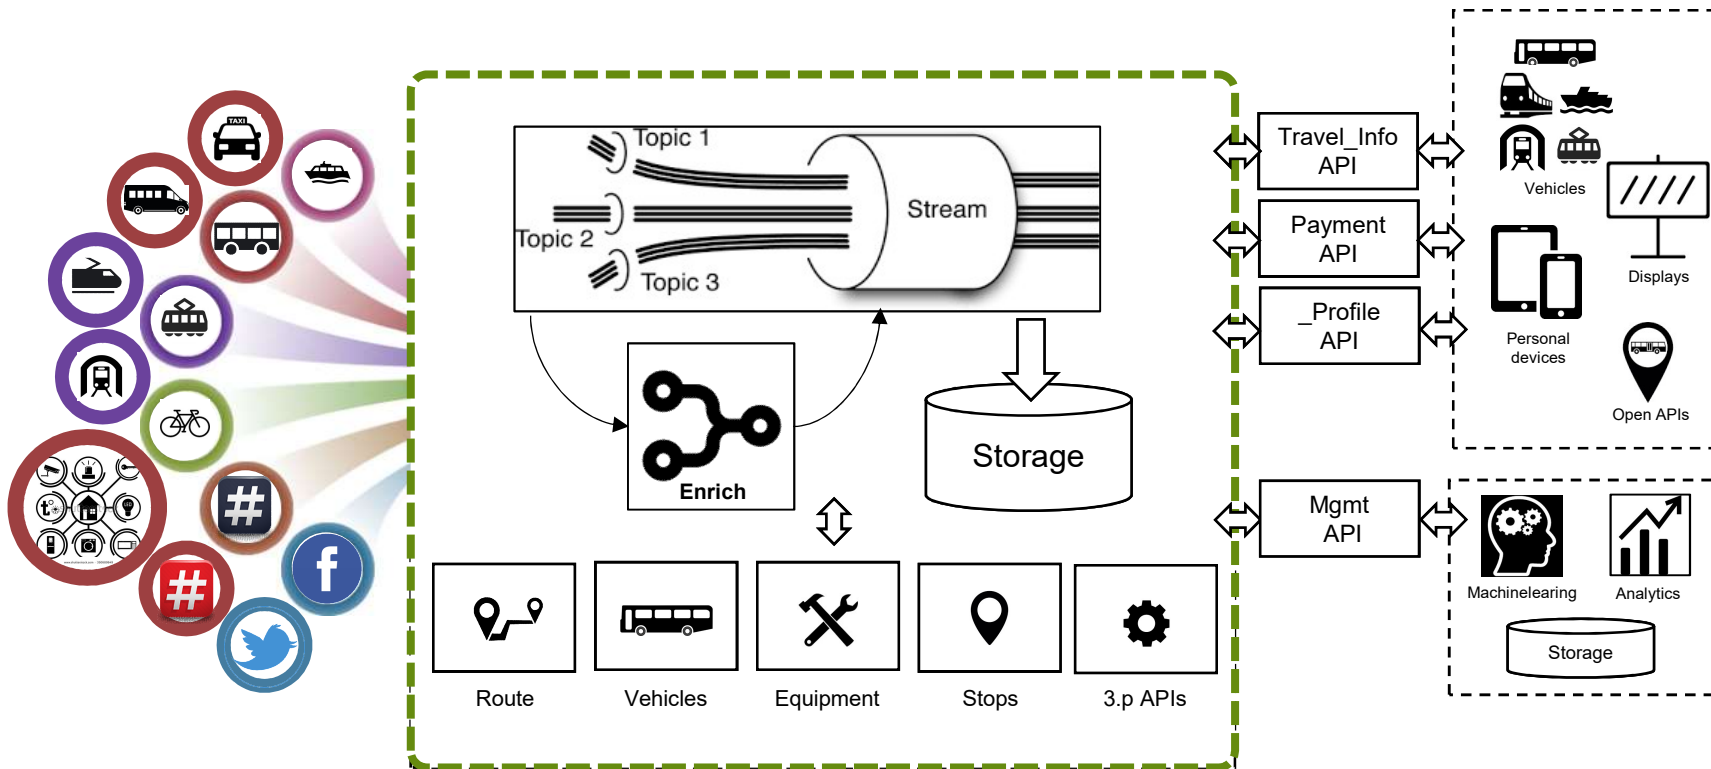

Ruters Digital Platform - key characteristics

- EVERYONE and EVERYTHING is on-line
- Datacentric and event driven architecture
- Open source technologies
- Cloud-based
- Real-time processing

Ruter#

Our customers are already on-line.. .. and we have network coverage

89 % of the population have a smartphone
(97 % of our customers)

4G

Ruter#

Ruter#

Architecture

NEW architecture

... August 2017

... November 2018

Ruter#

31 Tonsenhagen-Fornebu vest

- en
- senhagen torg
- Heimdalsgata
- Hausmanns gate
- Brugata
- Jernbanetorget**
- Rådhuset
- Solli
- Frogner kirke
- Olav Kyrres plass
- Thune
- Skøyen stasjon
- Maritim
- Vækero
- Lysaker stasjon
- Lilløyveien
- Fornebuparken
- Telenor Fornebu
- IT Fornebu
- Fornebu vest

Kontrollform
Vognkontroll

Transportmiddel
Buss

Holdeplass
Jernbanetorget (foran Oslo S)

Linje
19B 30 31 31E 36E
54 60 74 N5 N12
N30

START KONTROLL

Verifone

BT device not paired

LES KORT