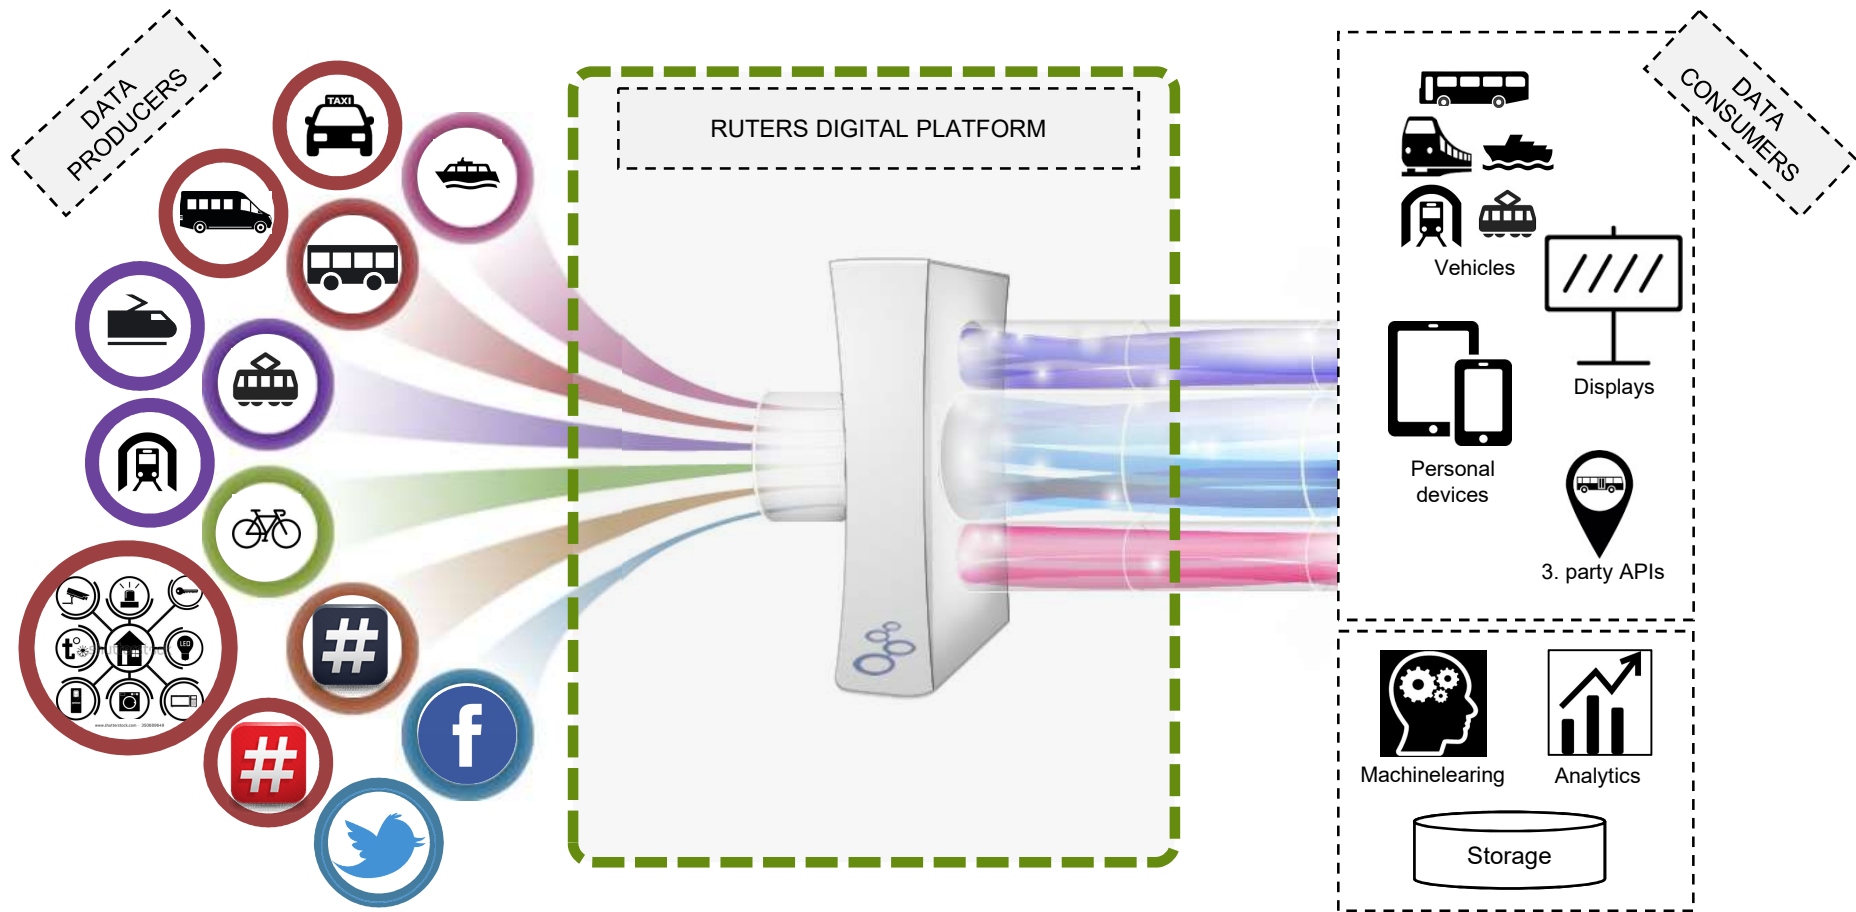

Ruters Digital Platform - key characteristics

- EVERYONE and EVERYTHING is on-line
- Datacentric and event driven architecture
- Open source technologies
- Cloud-based
- Real-time processing

Ruter#

Our customers are already on-line.. .. and we have network coverage

89 % of the population have a smartphone
(97 % of our customers)

4G

Ruter#

Ruter#

Architecture

NEW architecture

... August 2017

... November 2018