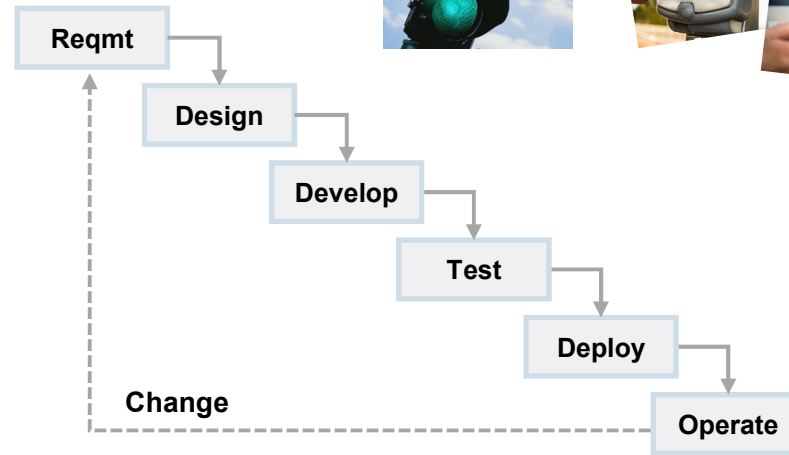

Ruters Digital Platform

- ... from «systems» to «data» ...

- *Terje Storhaug, VP & CIO, Head of Digital Platforms and Solutions*

well structured and maintainable ...

... but also the opposite

Architecture

complex value chains