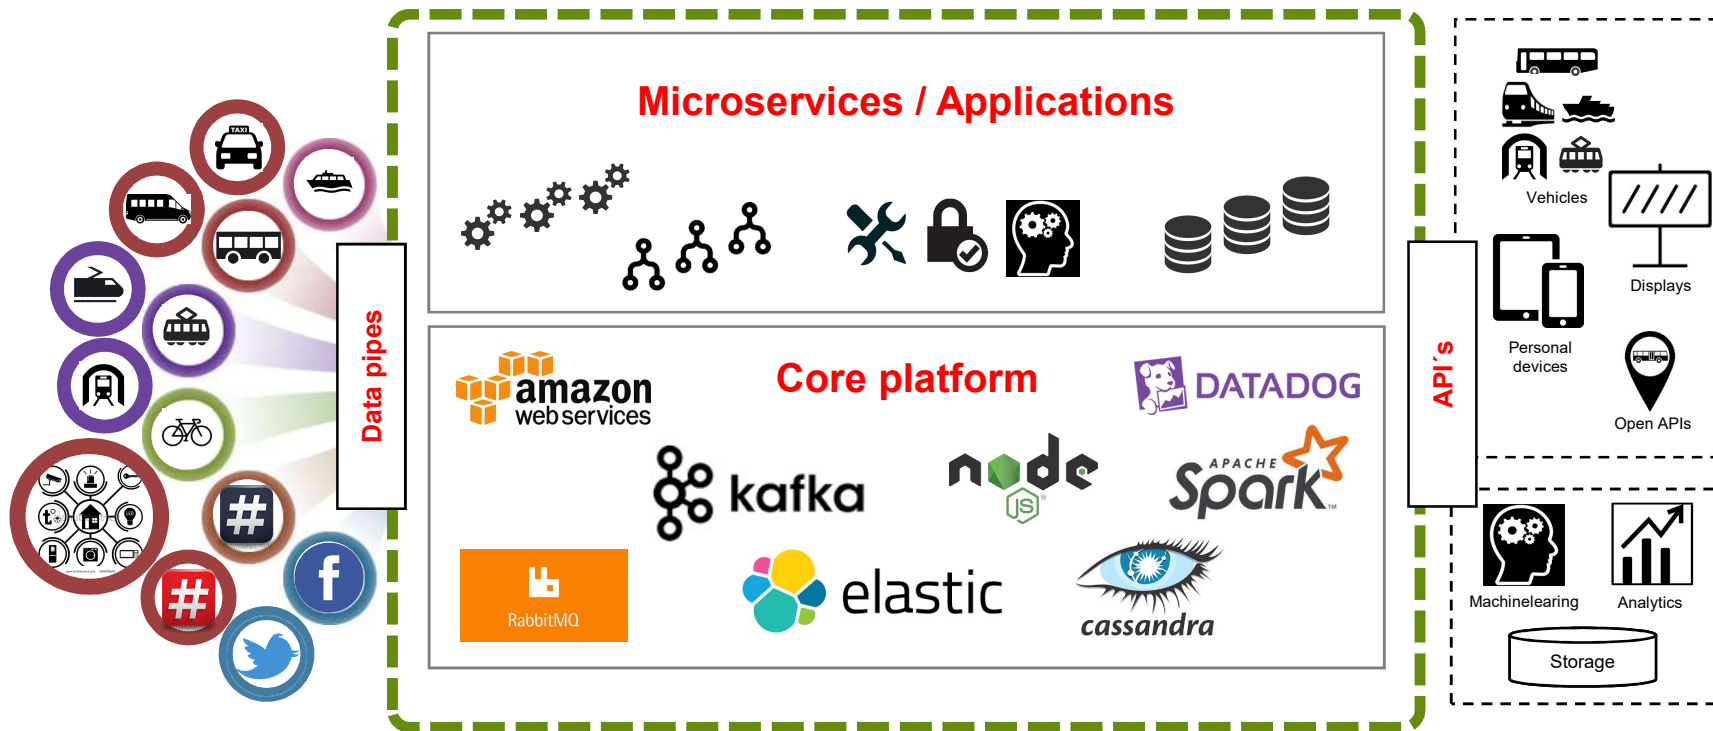

Ruters Digital Platform

- ... from «systems» to «data» ...

- *Terje Storhaug, VP & CIO, Head of Digital Platforms and Solutions*

well structured and maintainable ...

... but also the opposite

Architecture

complex value chains

Ruters Digital Platform - key characteristics

- EVERYONE and EVERYTHING is on-line
- Datacentric and event driven architecture
- Open source technologies
- Cloud-based
- Real-time processing

Ruter#

Our customers are already on-line.. .. and we have network coverage

89 % of the population have a smartphone
(97 % of our customers)

4G

Ruter#

Ruter#

Architecture

NEW architecture

... August 2017

... November 2018

Ruter#

31 Tonsenhagen-Fornebu vest

- en
- senhagen torg
- Heimdalsgata
- Hausmanns gate
- Brugata
- Jernbanetorget**
- Rådhuset
- Solli
- Frogner kirke
- Olav Kyrres plass
- Thune
- Skøyen stasjon
- Maritim
- Vækero
- Lysaker stasjon
- Lilløyveien
- Fornebuparken
- Telenor Fornebu
- IT Fornebu
- Fornebu vest