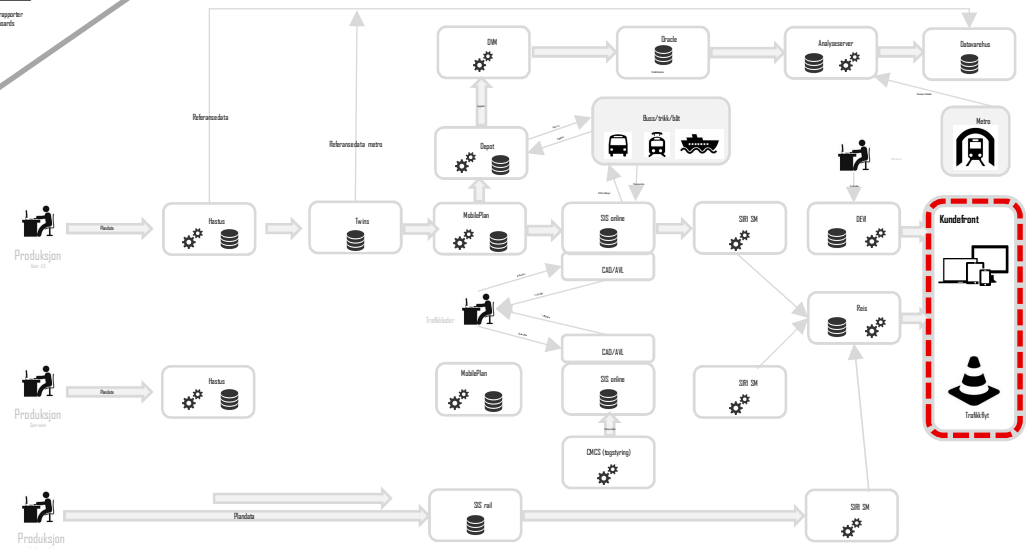

Ruters Digital Platform

- ... from «systems» to «data» ...

- *Terje Storhaug, VP & CIO, Head of Digital Platforms and Solutions*

well structured and maintainable ...

... but also the opposite

Architecture

complex value chains

Personal services

Public services

CUSTOMER SERVICES

«enablers»

PLATFORM

Scheduled services

On-demand services

TRANSPORT SERVICES

Ruters Digital Platform - key characteristics

- EVERYONE and EVERYTHING is on-line
- Datacentric and event driven architecture
- Open source technologies
- Cloud-based
- Real-time processing

Ruter#

Our customers are already on-line.. .. and we have network coverage