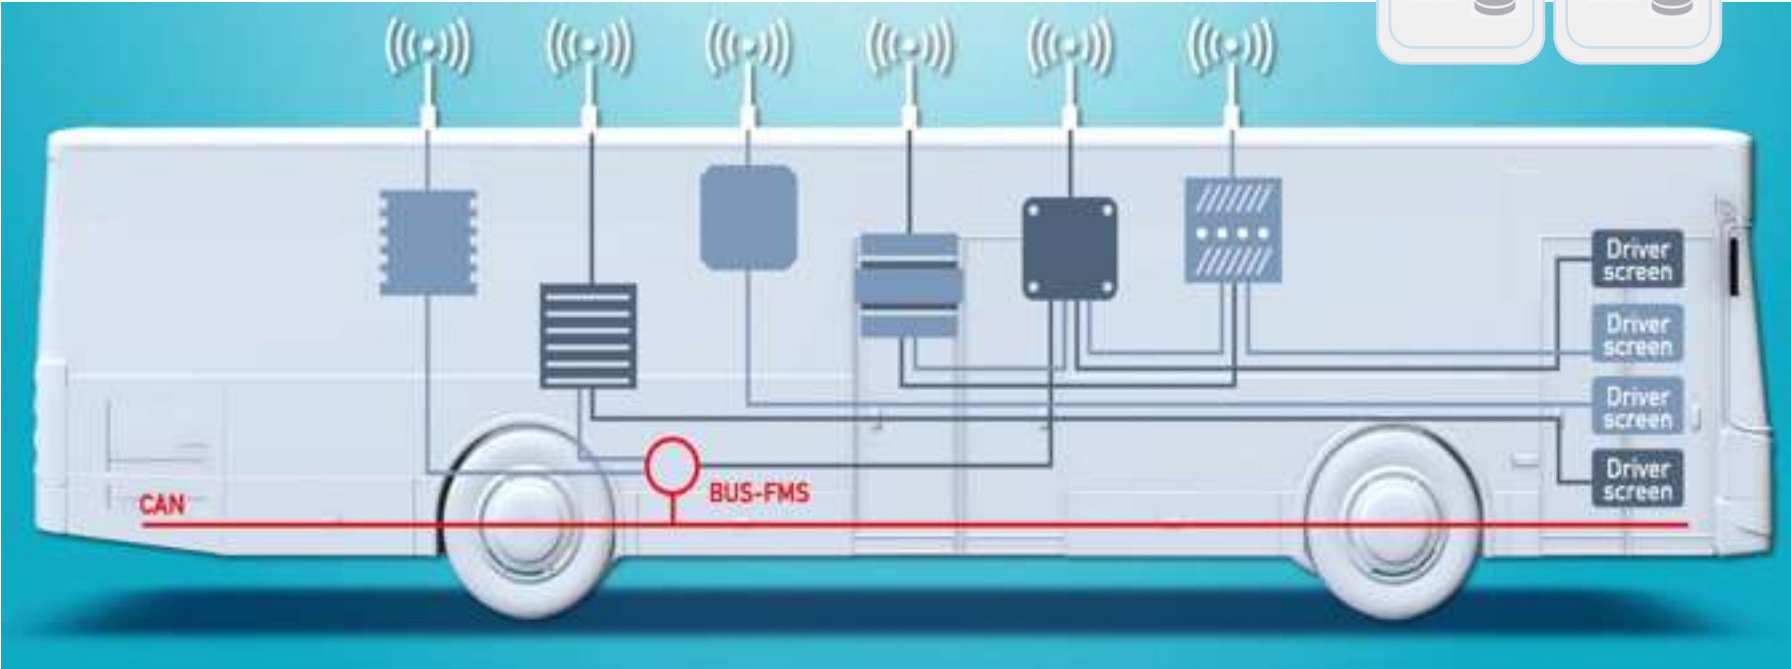

Ruters Digital Platform

- ... from «systems» to «data» ...

- *Terje Storhaug, VP & CIO, Head of Digital Platforms and Solutions*

well structured and maintainable ...

... but also the opposite

Architecture

complex value chains

Ruters Digital Platform - key characteristics

- EVERYONE and EVERYTHING is on-line
- Datacentric and event driven architecture
- Open source technologies
- Cloud-based
- Real-time processing

Ruter#

Our customers are already on-line.. .. and we have network coverage