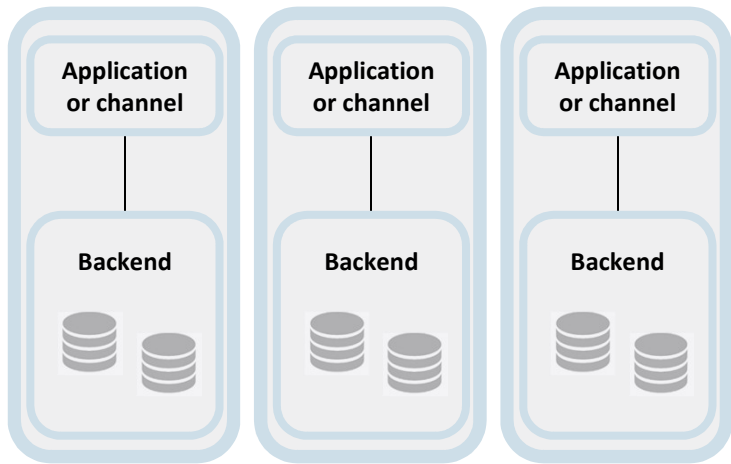

Ruters Digital Platform

- ... from «systems» to «data» ...

- *Terje Storhaug, VP & CIO, Head of Digital Platforms and Solutions*

well structured and maintainable ...

... but also the opposite

Architecture

complex value chains

Ruters Digital Platform - key characteristics

- EVERYONE and EVERYTHING is on-line
- Datacentric and event driven architecture
- Open source technologies
- Cloud-based
- Real-time processing

Ruter#

Our customers are already on-line.. .. and we have network coverage