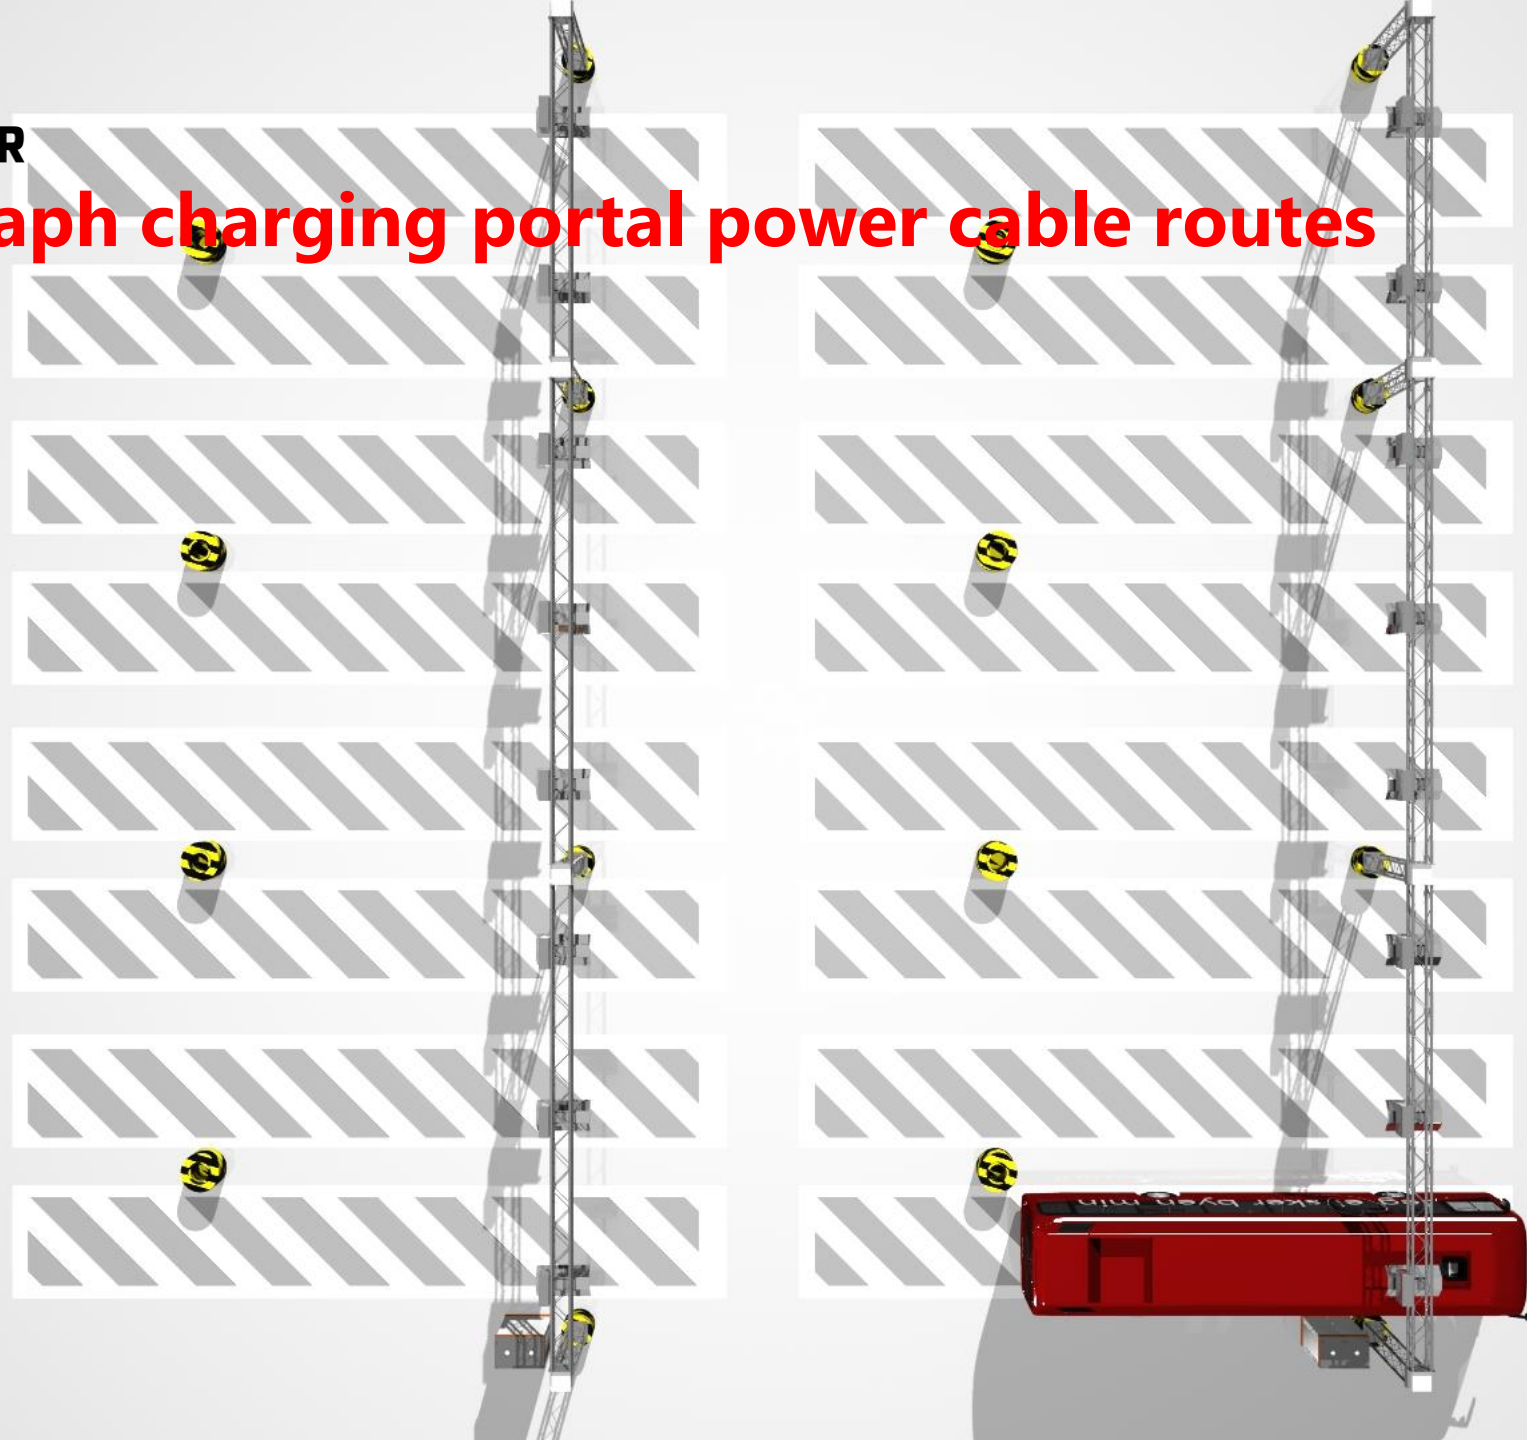

+ KEMPOWER

Pantograph charging portal power cable routes