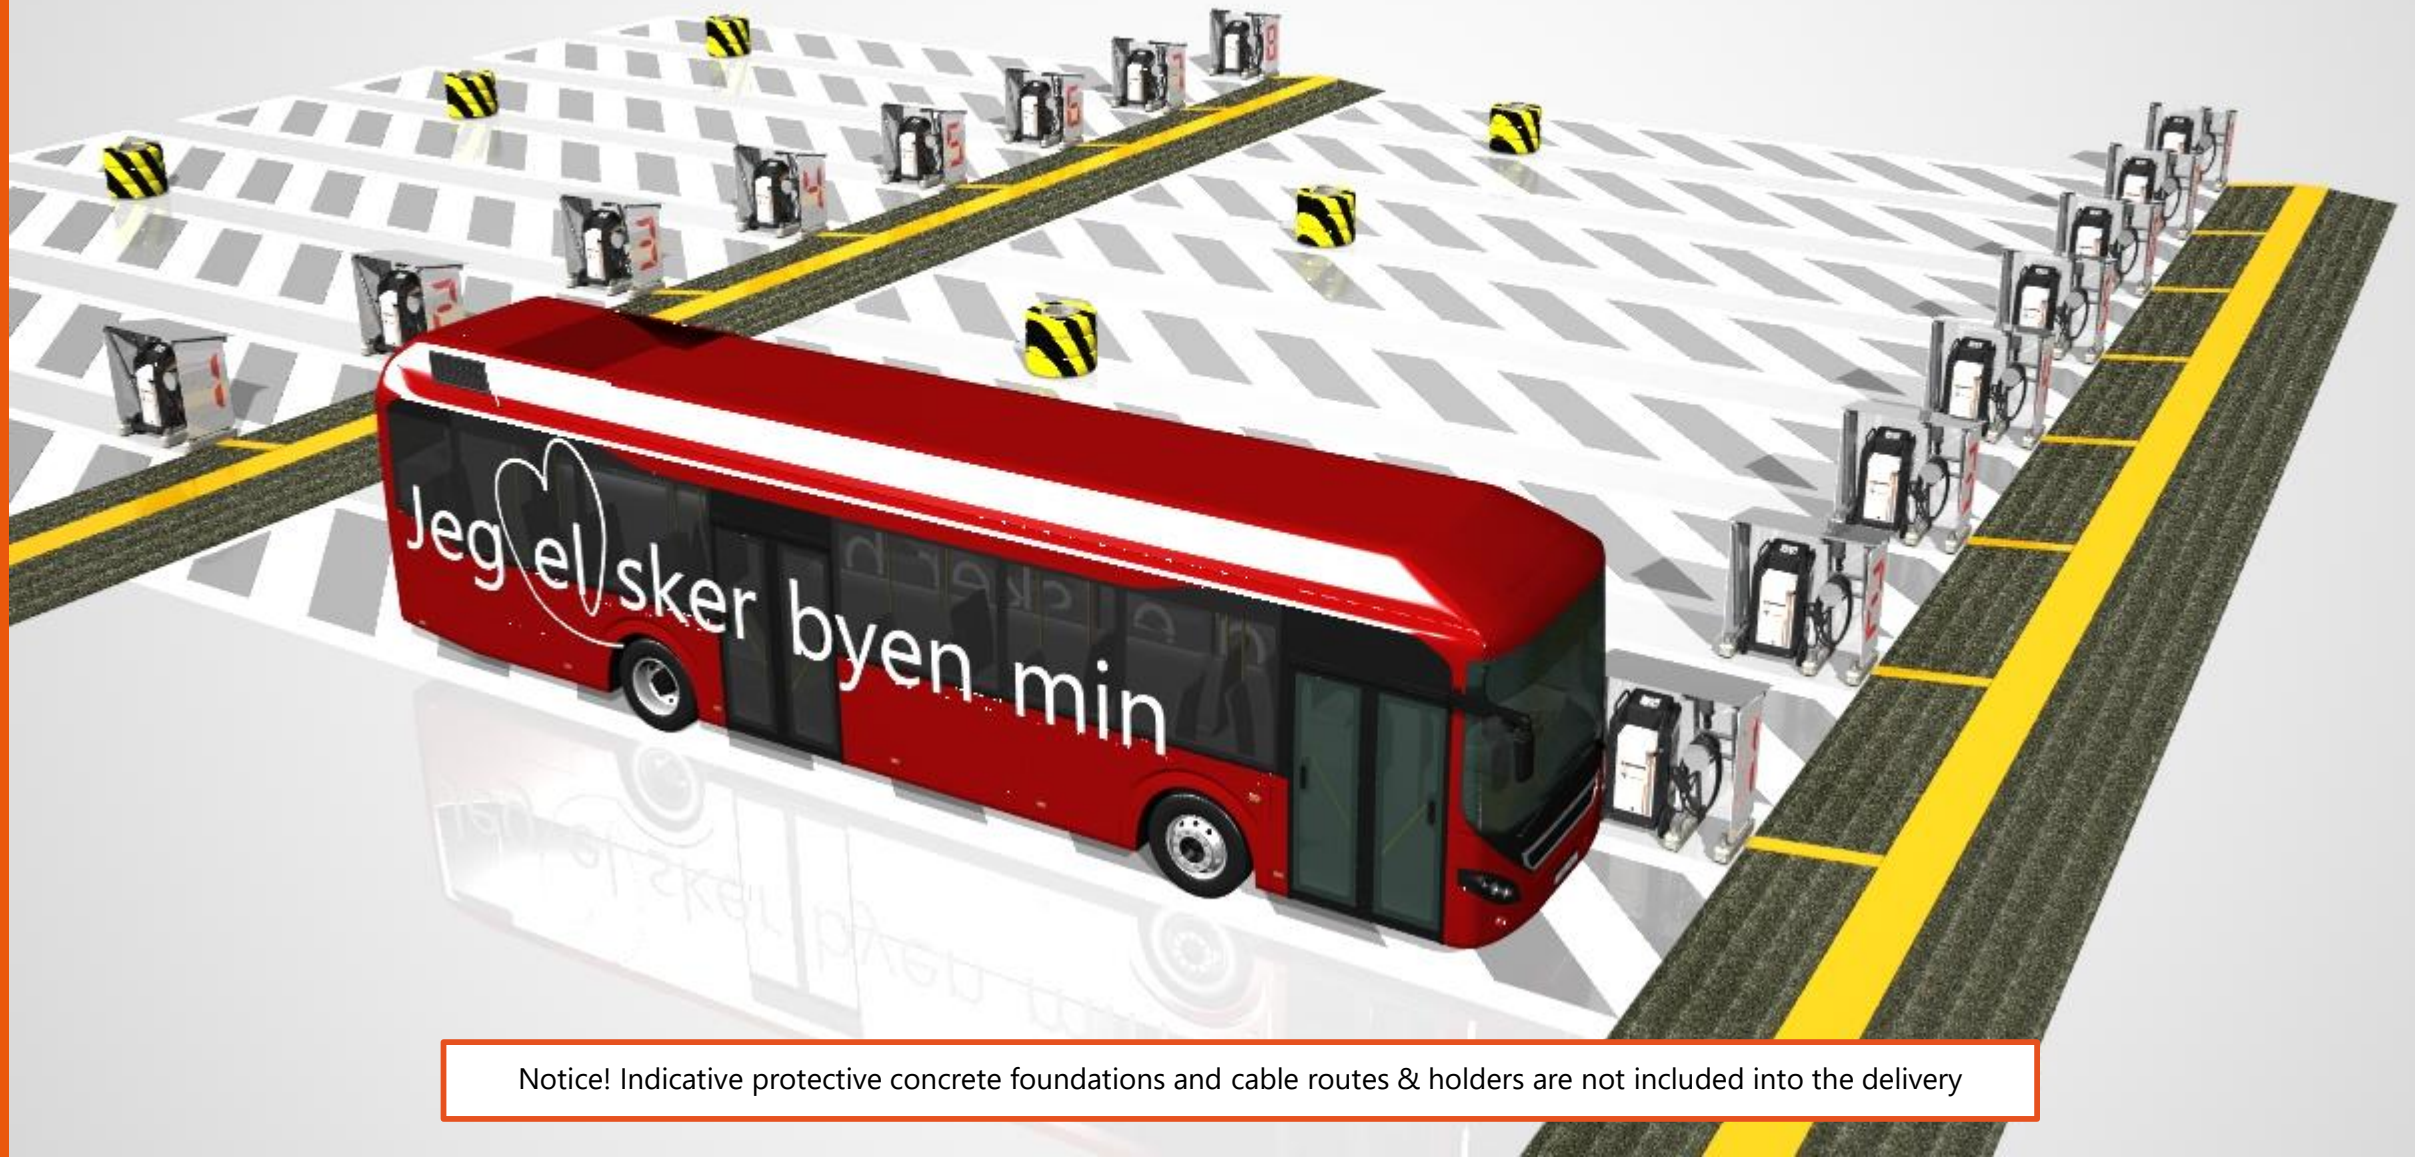

## T-series depot shelter

IEC socket for 3 x 63A

T800 movable charger,  
Single CCS 2, 40 kW

Notice! Indicative protective foundations and cable routes & holders are not included into the delivery

**+ KEMPOWER**

## **T-series shelter with ground power cables**

Notice! Indicative protective concrete foundations and cable routes & holders are not included into the delivery

**+ KEMPOWER**