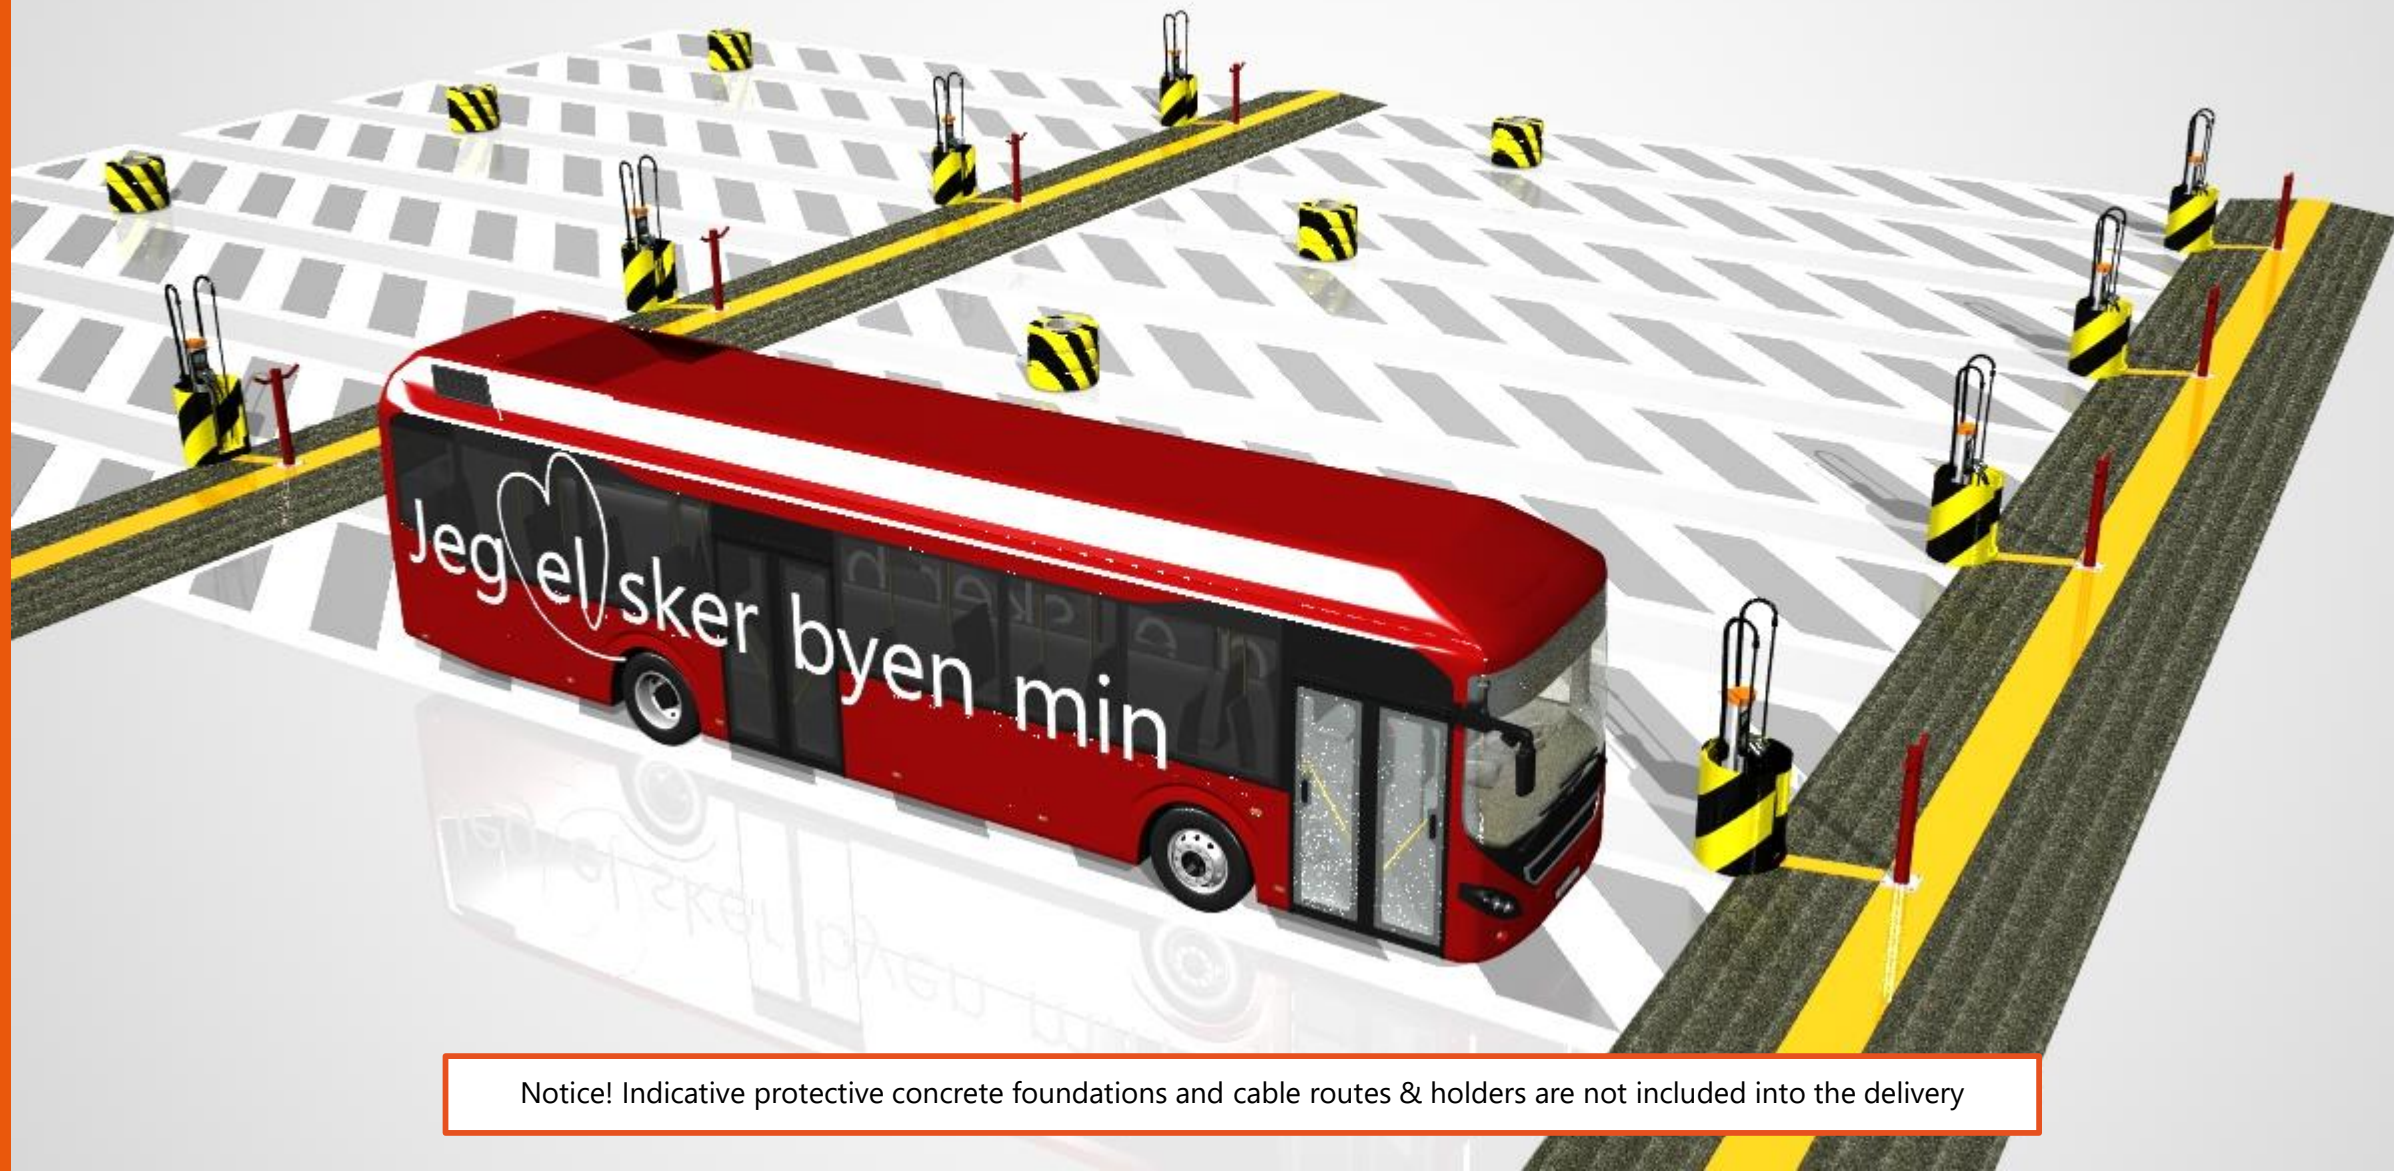

Notice! Indicative protective concrete foundations and cable routes & holders are not included into the delivery