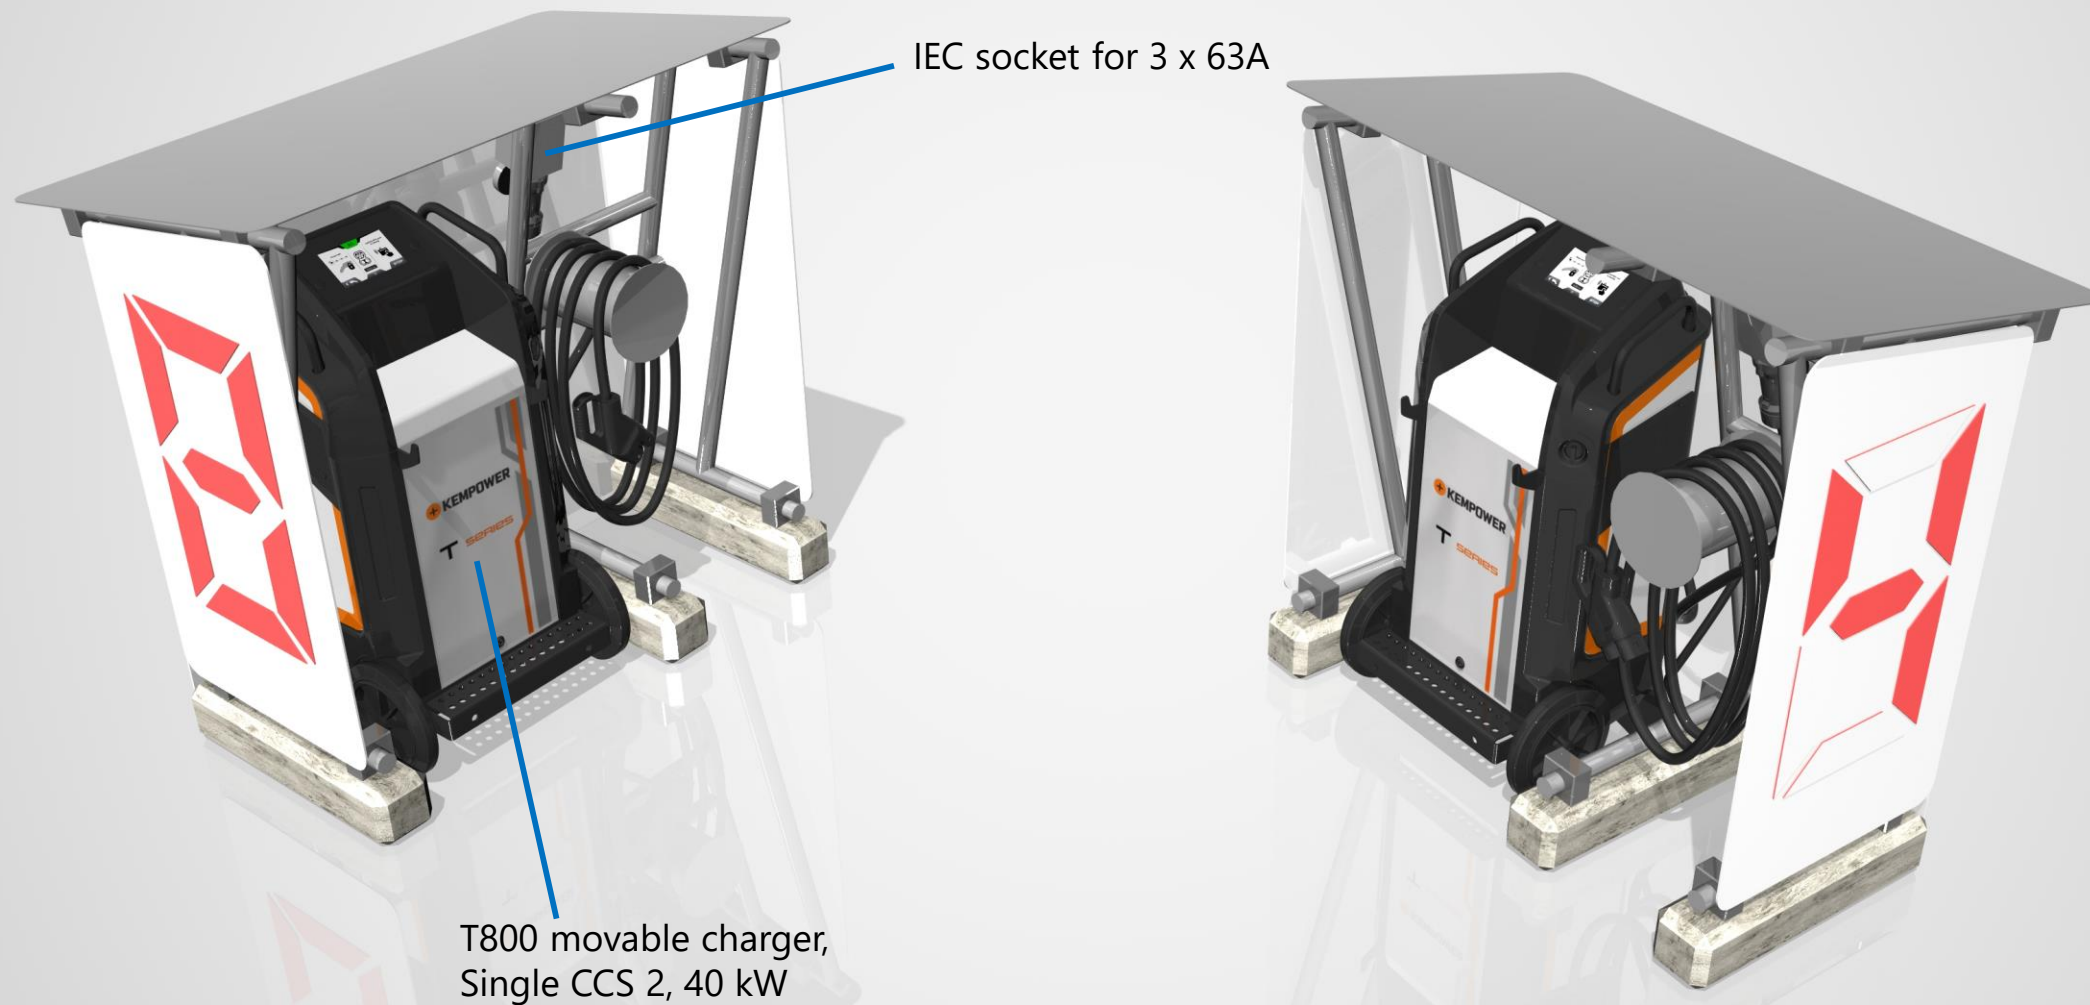

## Single satellite with ground power cables

Notice! Indicative protective concrete foundations and cable routes & holders are not included into the delivery

**+ KEMPOWER**

## T-series depot shelter

IEC socket for 3 x 63A

T800 movable charger,  
Single CCS 2, 40 kW

Notice! Indicative protective foundations and cable routes & holders are not included into the delivery

**+ KEMPOWER**