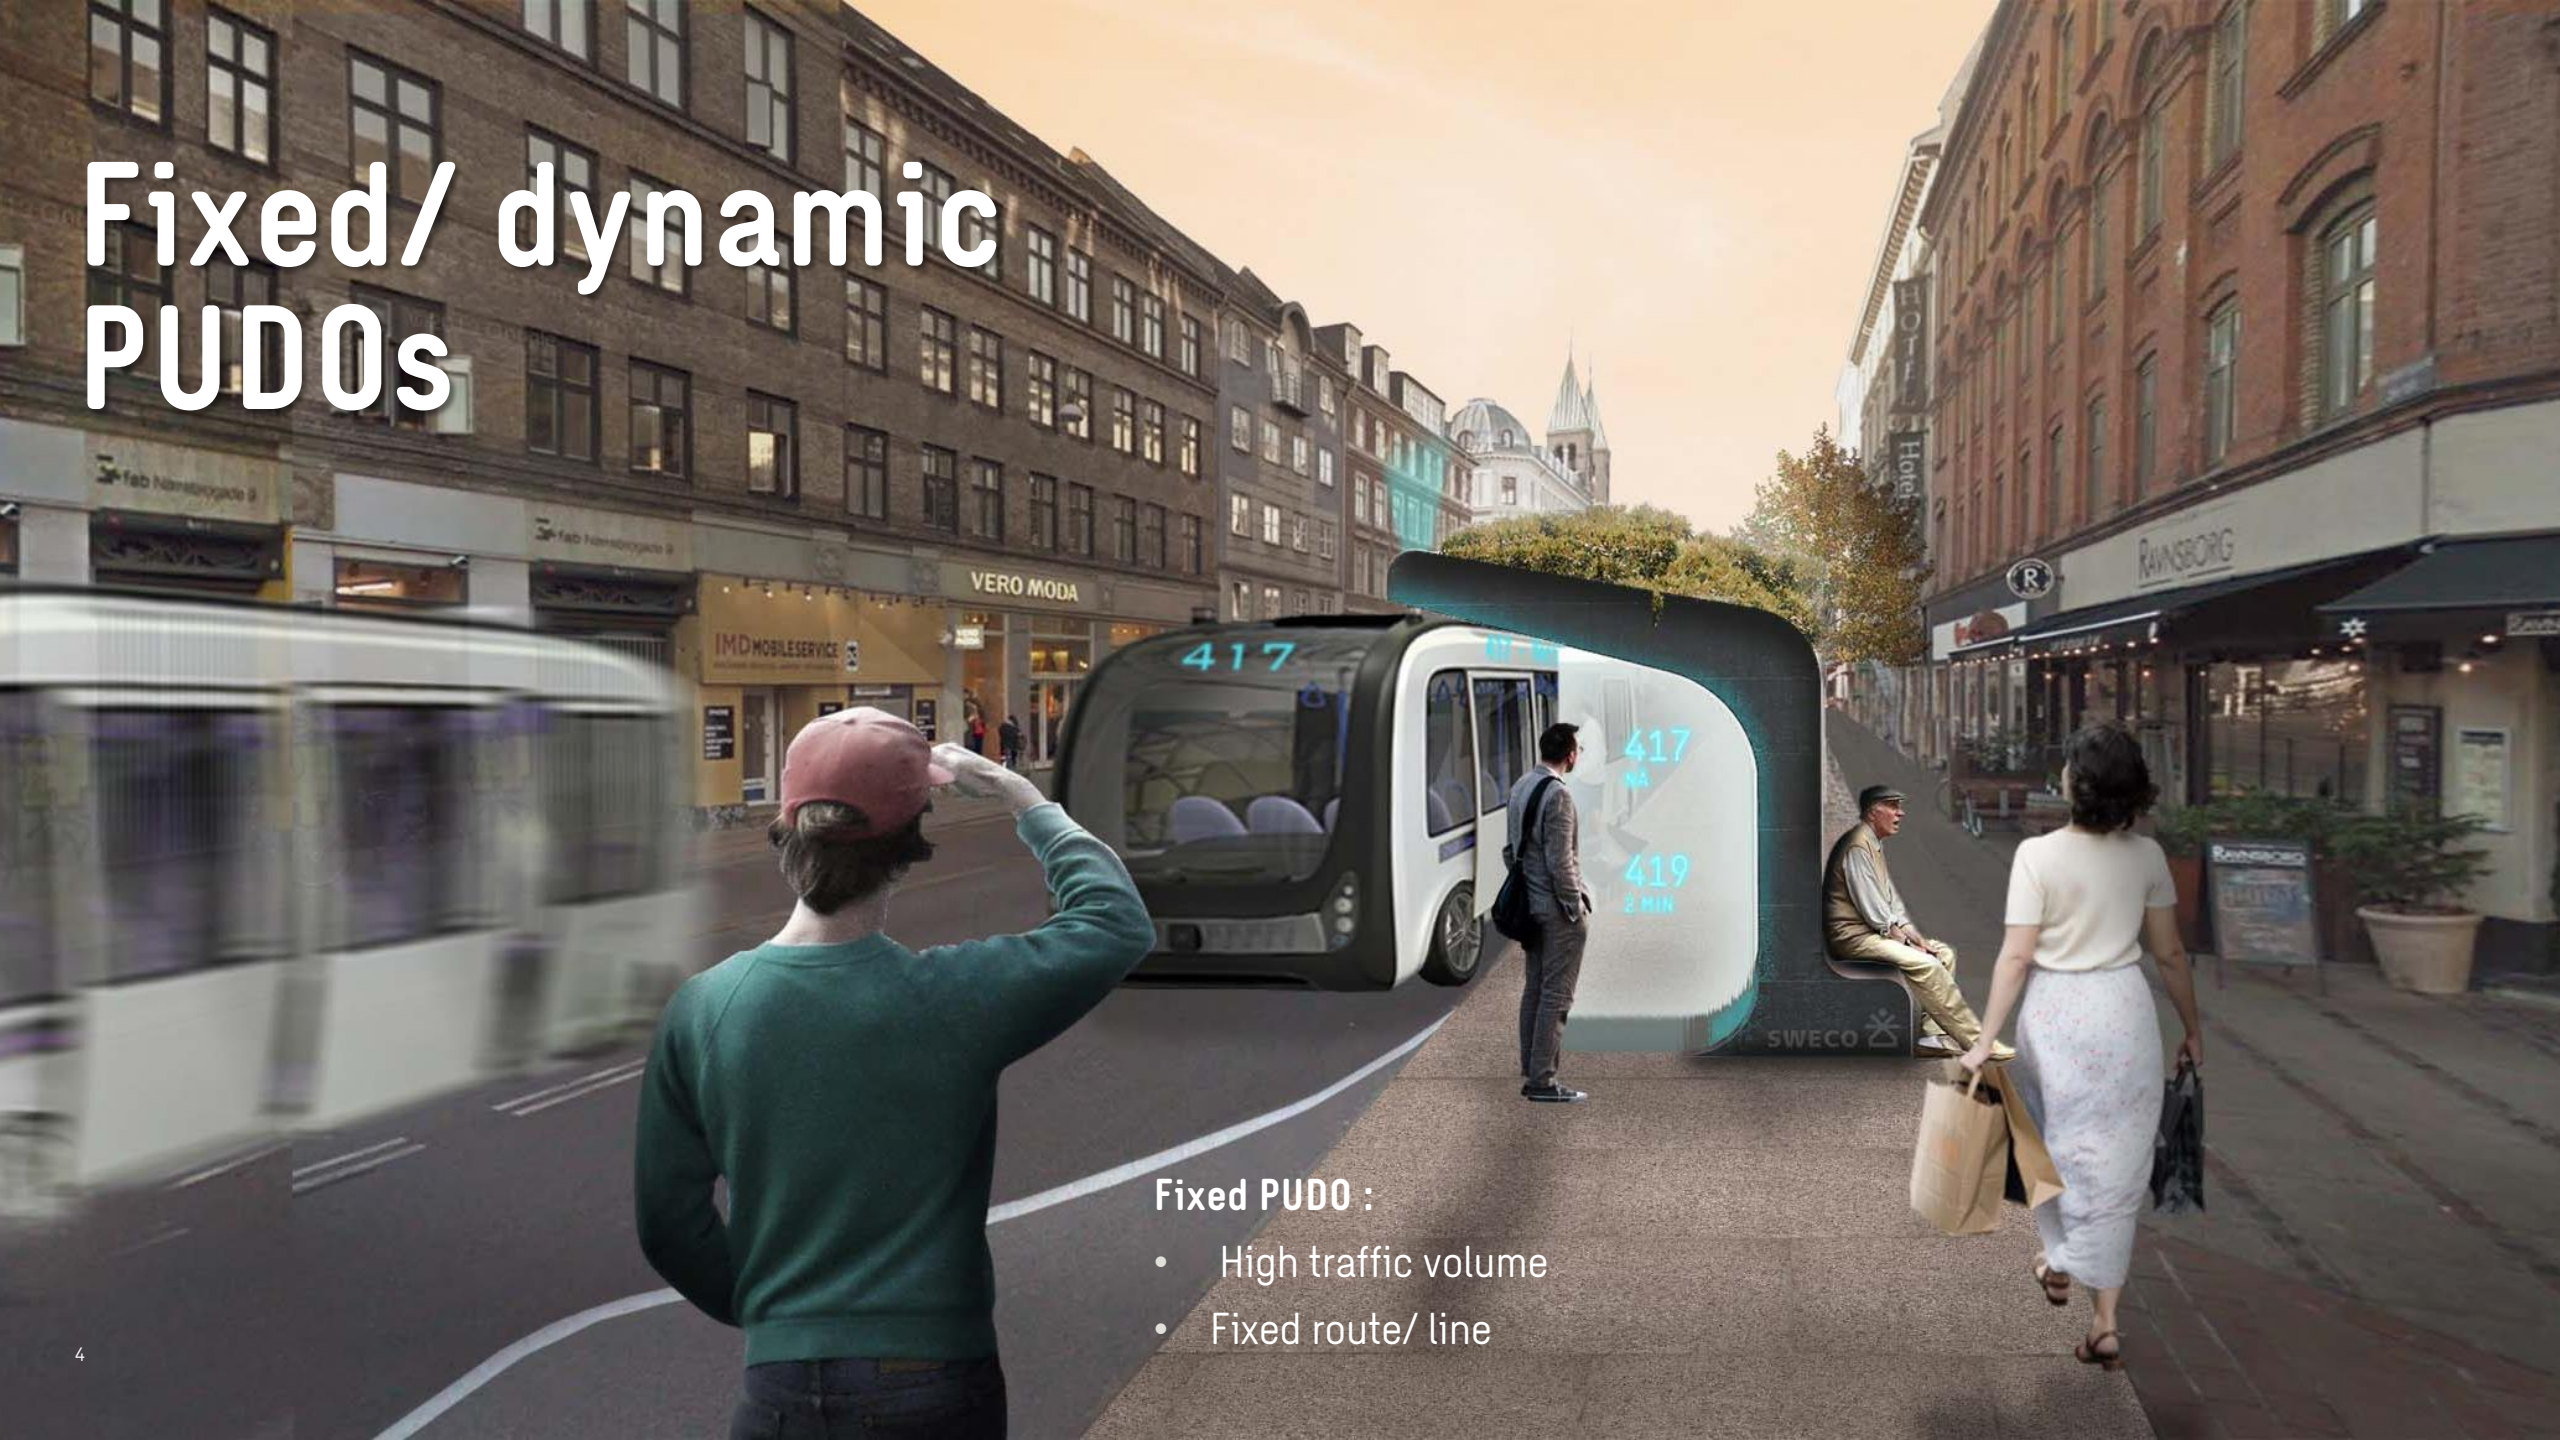

GRAND VACUUM
Direct to Bengal

TUBE COMPANY

FOR THE NEW SOUTH WALES

CONVICTS SUSPENDED BRIDGE TO CAPE DOWN

This Church Yard is hereby for Sale

Greenwich Hill

Bengal

LONDON BATH IN SIX HOURS

The Steam Horse VELOCITY
No Stoppage on the Road

The ST A - 18
New Steam Reactions
Patented by her Grace

PURAS DEUS, NON ELEMAS, A DSECTIC
Royal Patent
Cleaning Engine

Model for a new Church
grover & Me. Mammith & Taste

Future street ?

Fixed/ dynamic PUDOs

Fixed PUDO :

- High traffic volume
- Fixed route/ line

Dynamic PUDO

Dynamic use

City street dynamic PUDO

Scene 5:
Parking mode