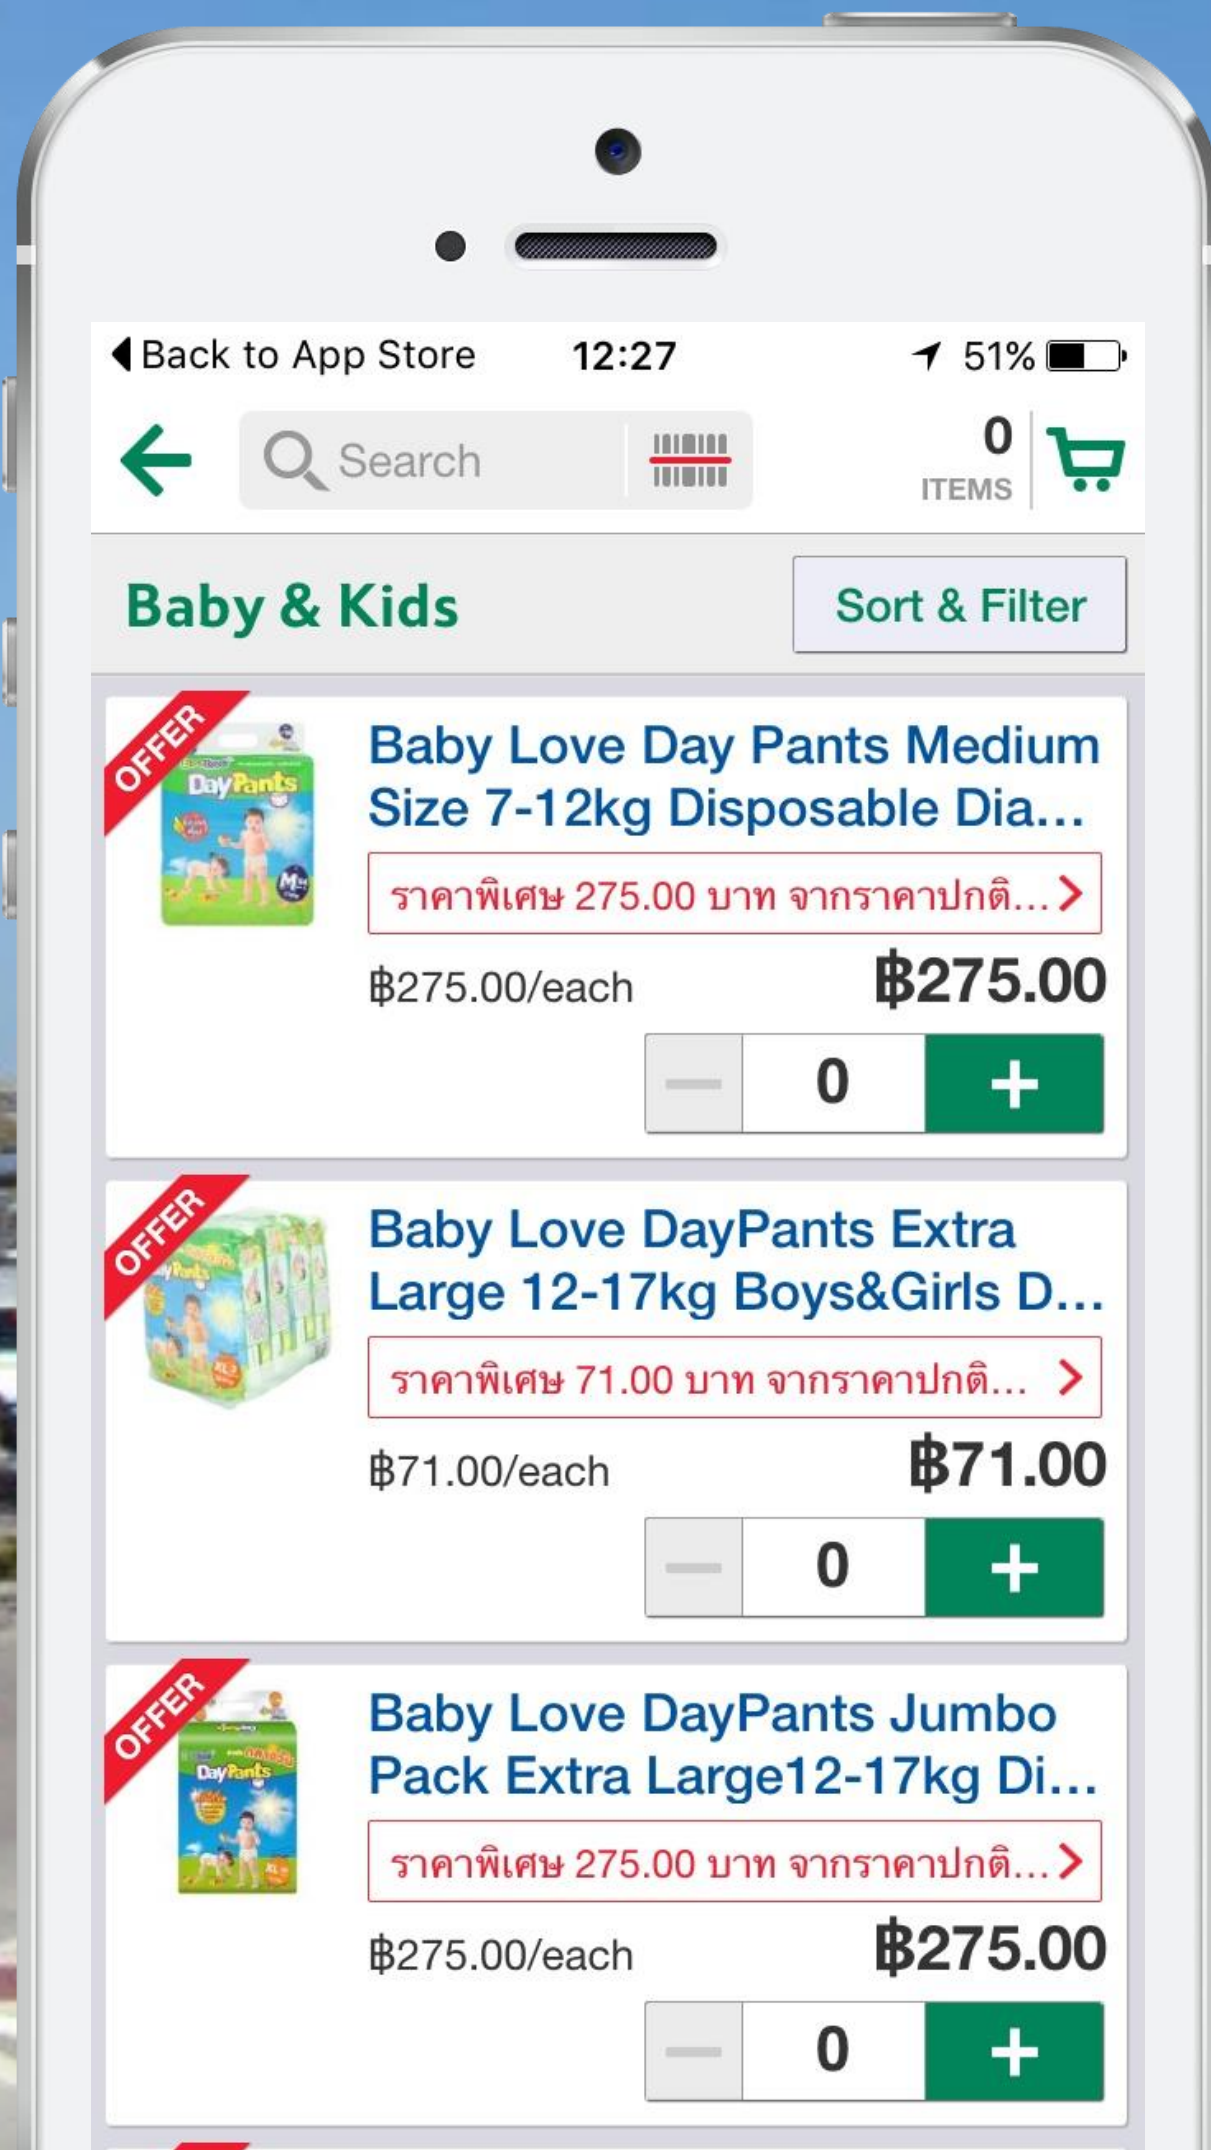

Tesco Lotus

Gamification and content delivery, more than 10,000 beacons deployed