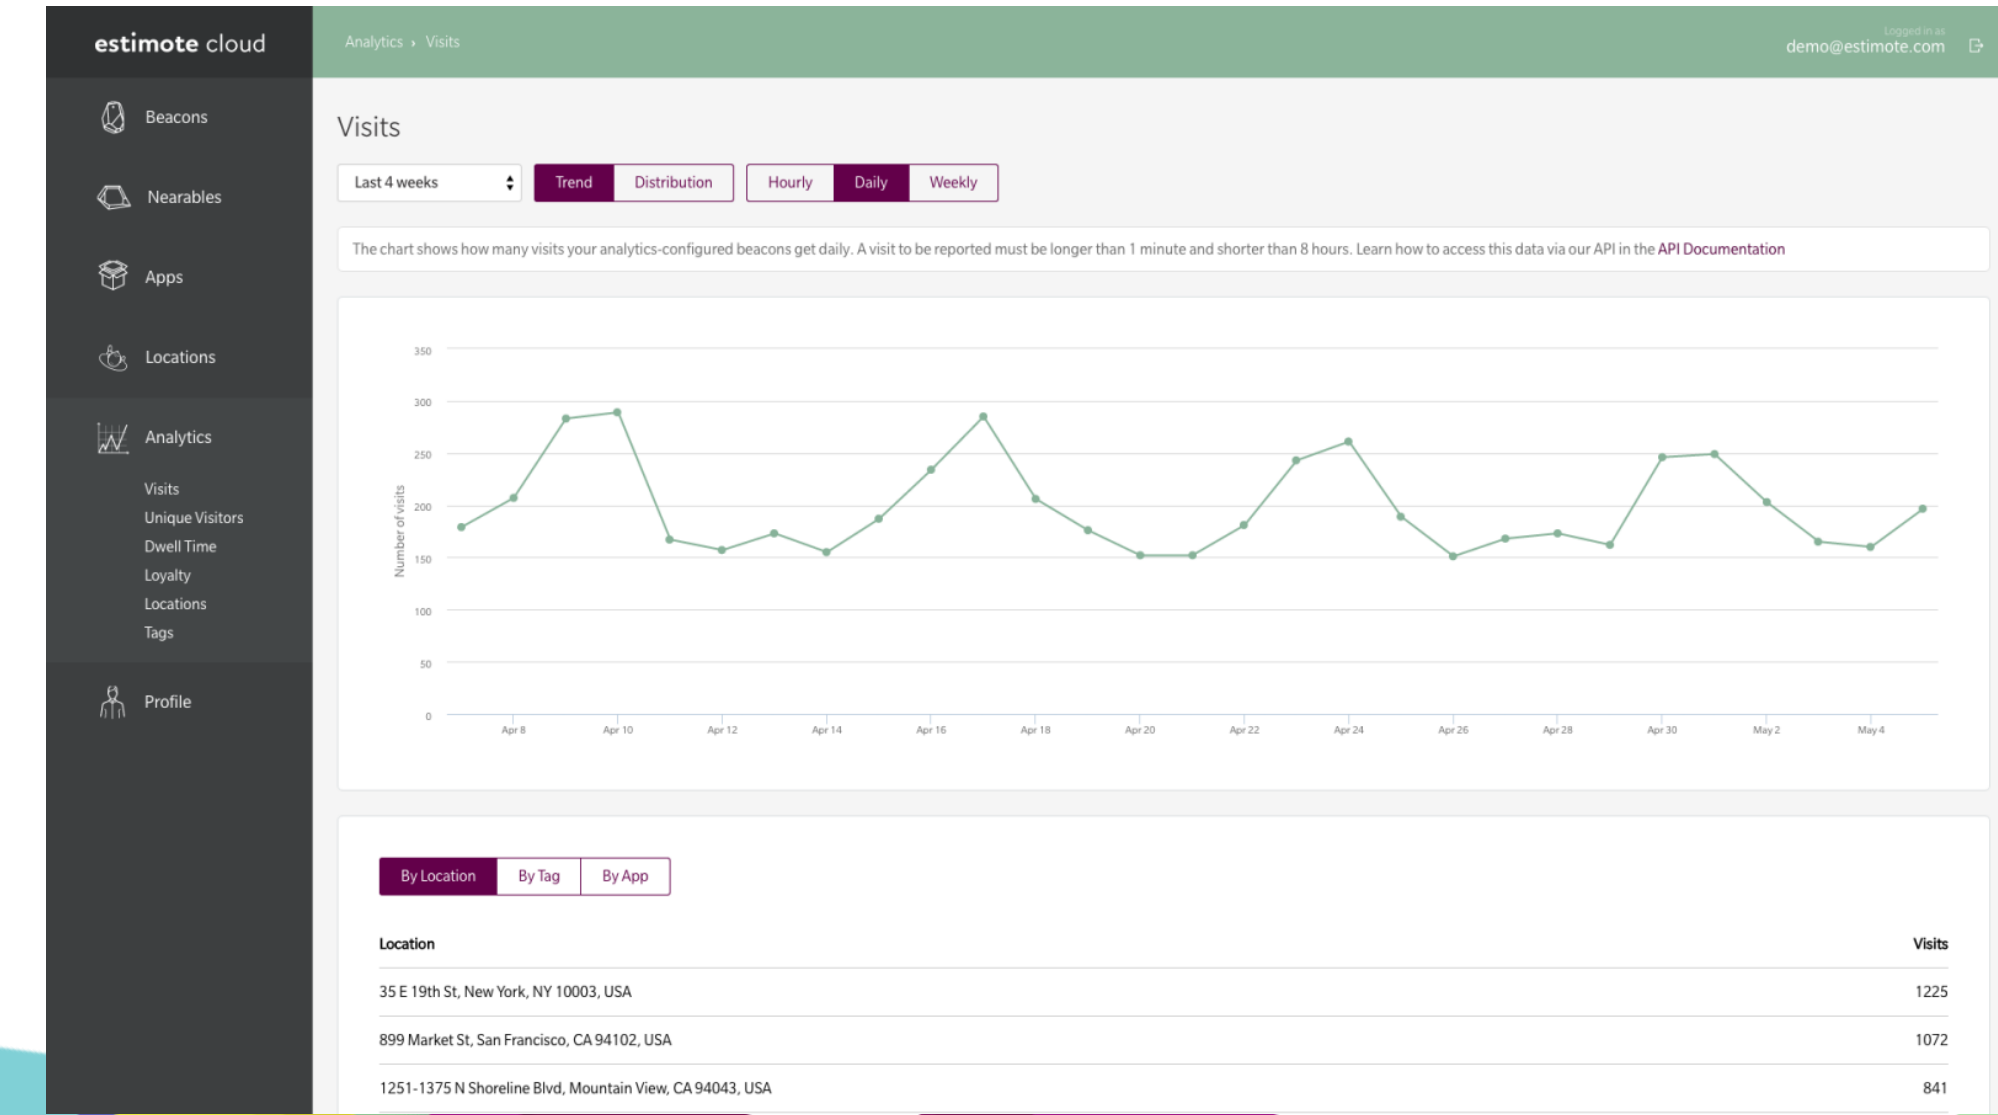

- Information on line and tickets at the time of boarding
- In-app notifications advising of real-time travel updates
- Traffic analysis for smoother journey
- Indoor positioning on trains and stations helping users to navigate and find the right exit
- Beacon infrastructure sharing

Scalable beacon management tools

- Easy to use batch edits

Over-the-air updates

Quick filtering by name, tag or location

Traffic analytics

All-in-one dashboard

Detailed and customisable traffic analytics

Integrated software to go with beacon hardware