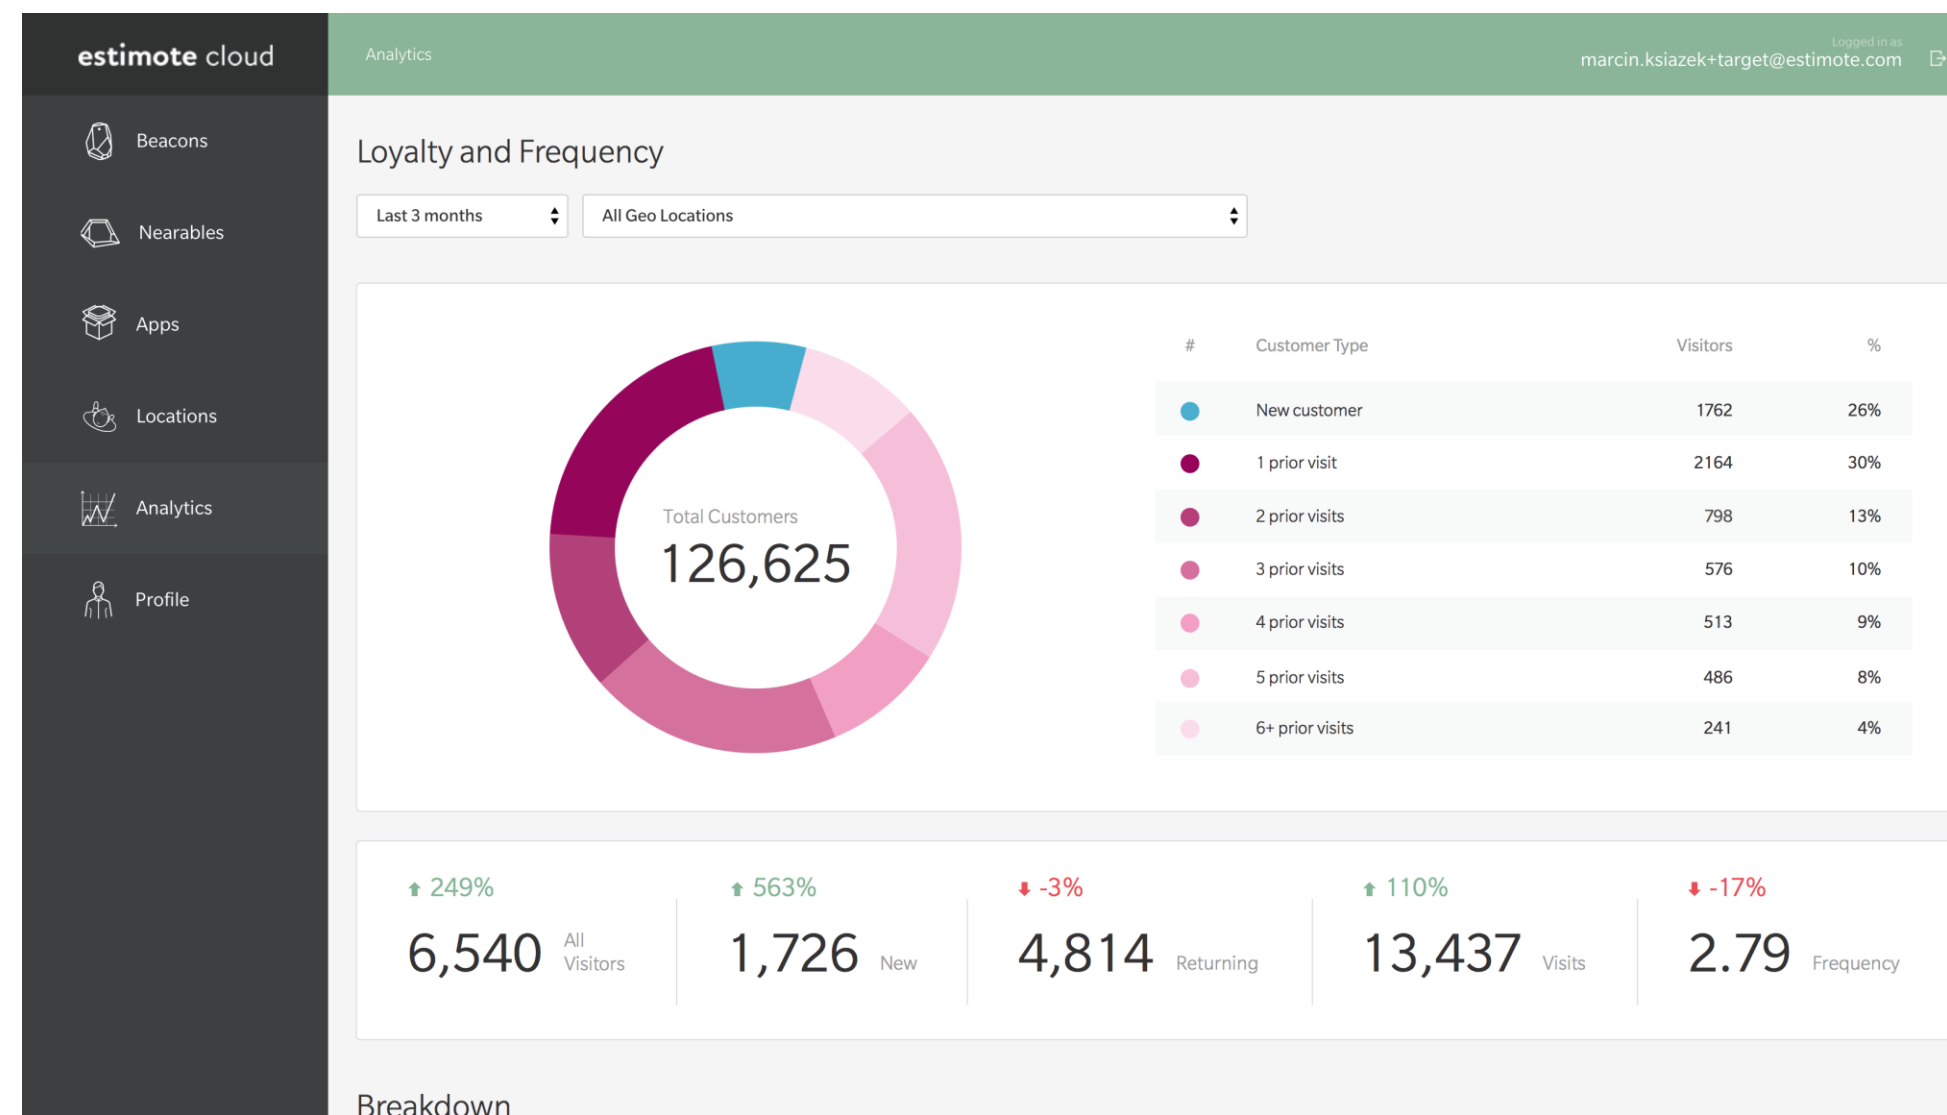

- Information on line and tickets at the time of boarding
- In-app notifications advising of real-time travel updates
- Traffic analysis for smoother journey
- Indoor positioning on trains and stations helping users to navigate and find the right exit
- Beacon infrastructure sharing

Scalable beacon management tools

- Easy to use batch edits

Over-the-air updates

Quick filtering by name, tag or location

Traffic analytics

All-in-one dashboard

Detailed and customisable traffic analytics

Integrated software to go with beacon hardware