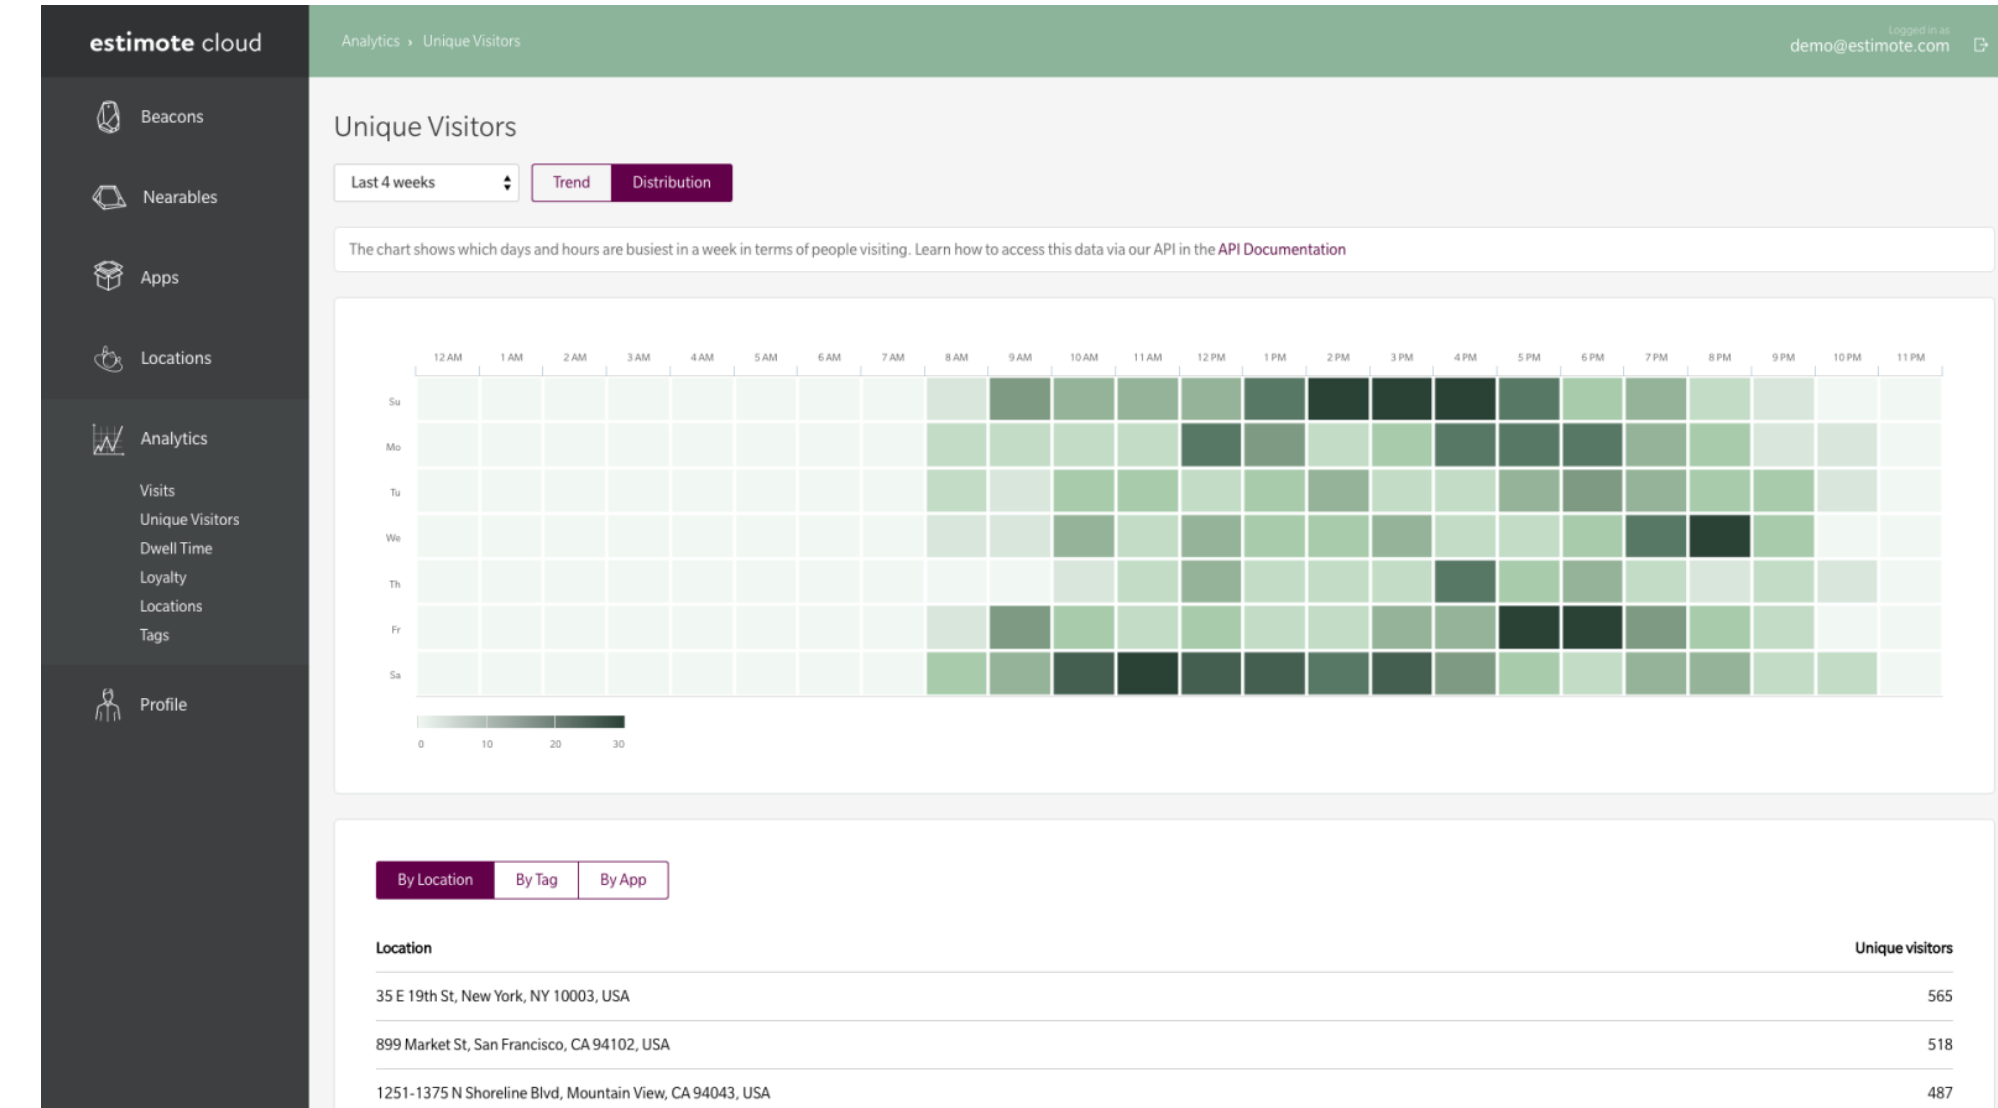

- Information on line and tickets at the time of boarding
- In-app notifications advising of real-time travel updates
- Traffic analysis for smoother journey
- Indoor positioning on trains and stations helping users to navigate and find the right exit
- Beacon infrastructure sharing

Scalable beacon management tools

- Easy to use batch edits

Over-the-air updates

Quick filtering by name, tag or location

Traffic analytics

All-in-one dashboard

Detailed and customisable traffic analytics

Integrated software to go with beacon hardware