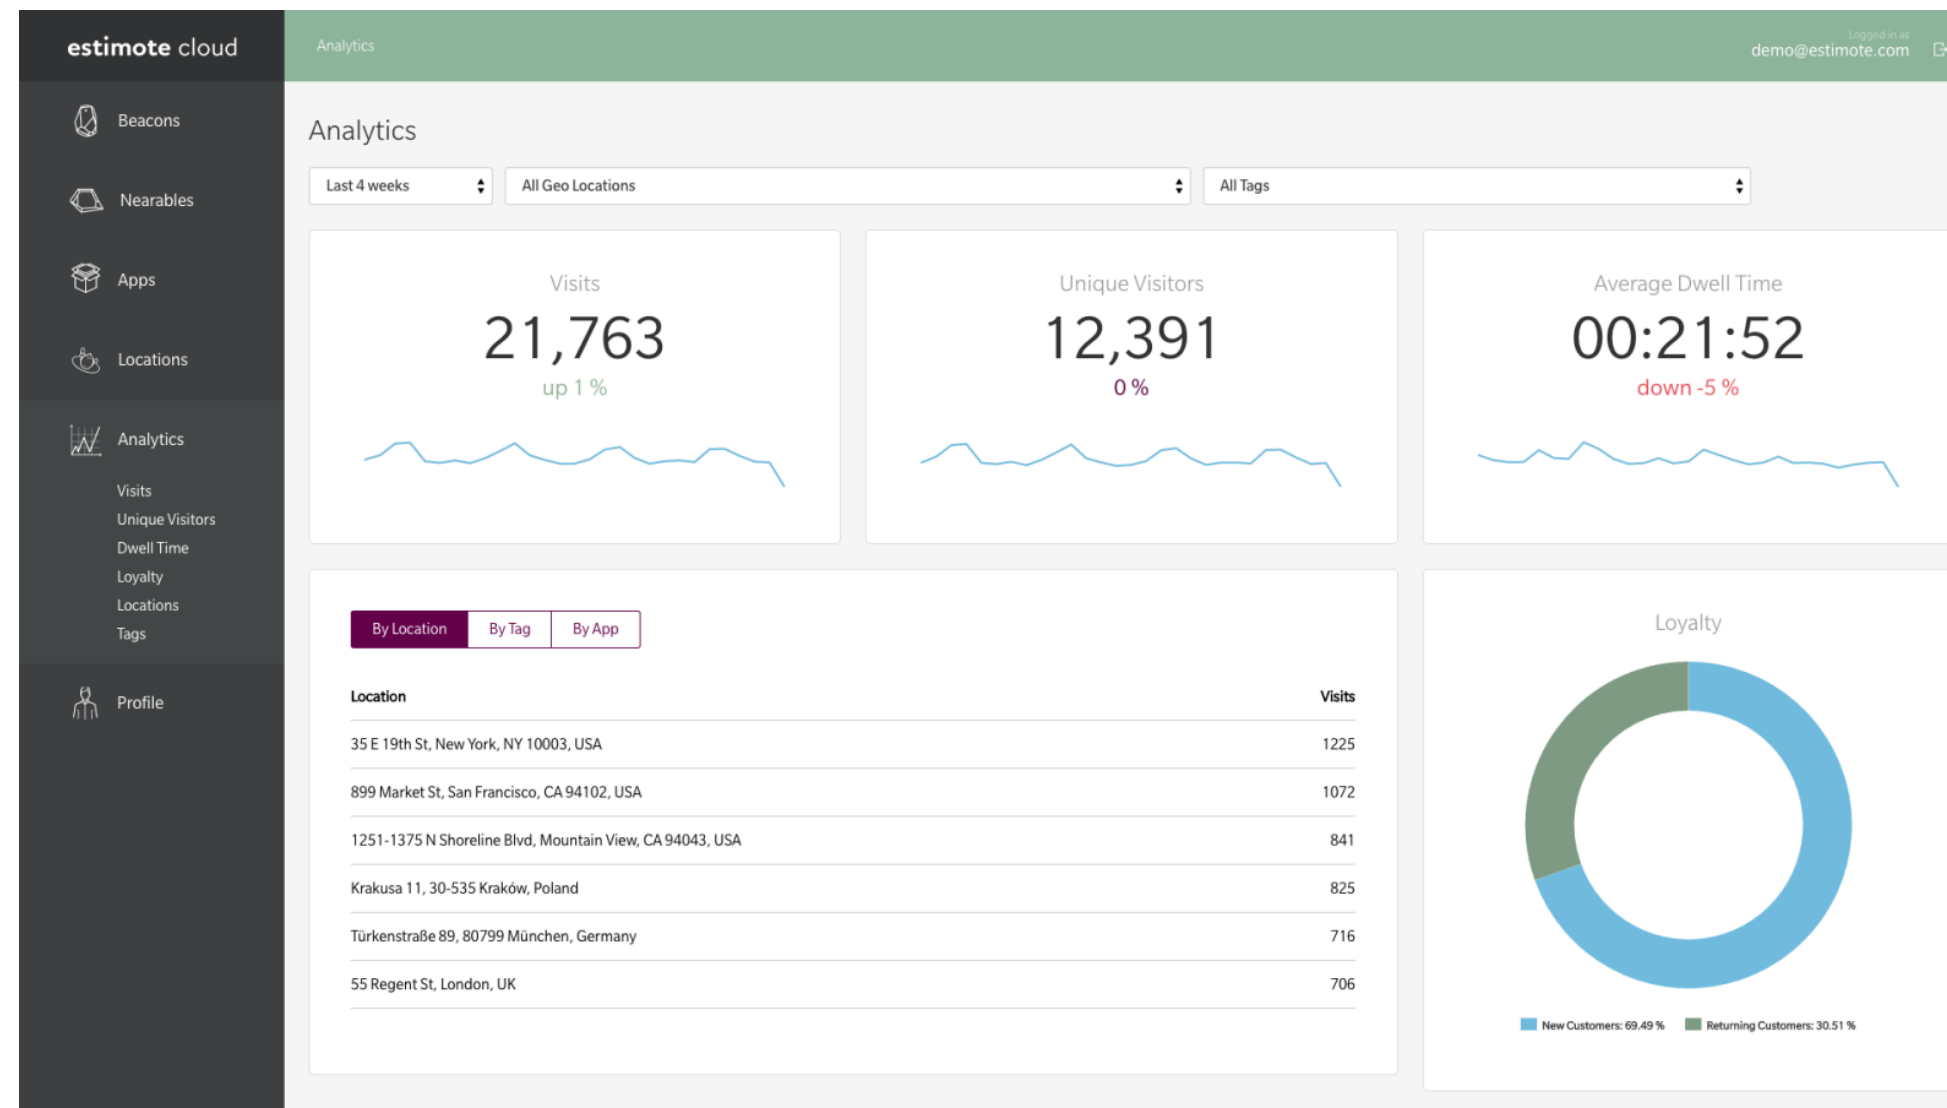

- Information on line and tickets at the time of boarding
- In-app notifications advising of real-time travel updates
- Traffic analysis for smoother journey
- Indoor positioning on trains and stations helping users to navigate and find the right exit
- Beacon infrastructure sharing

Scalable beacon management tools

- Easy to use batch edits

Over-the-air updates

Quick filtering by name, tag or location

Traffic analytics

All-in-one dashboard

Detailed and customisable traffic analytics

Integrated software to go with beacon hardware