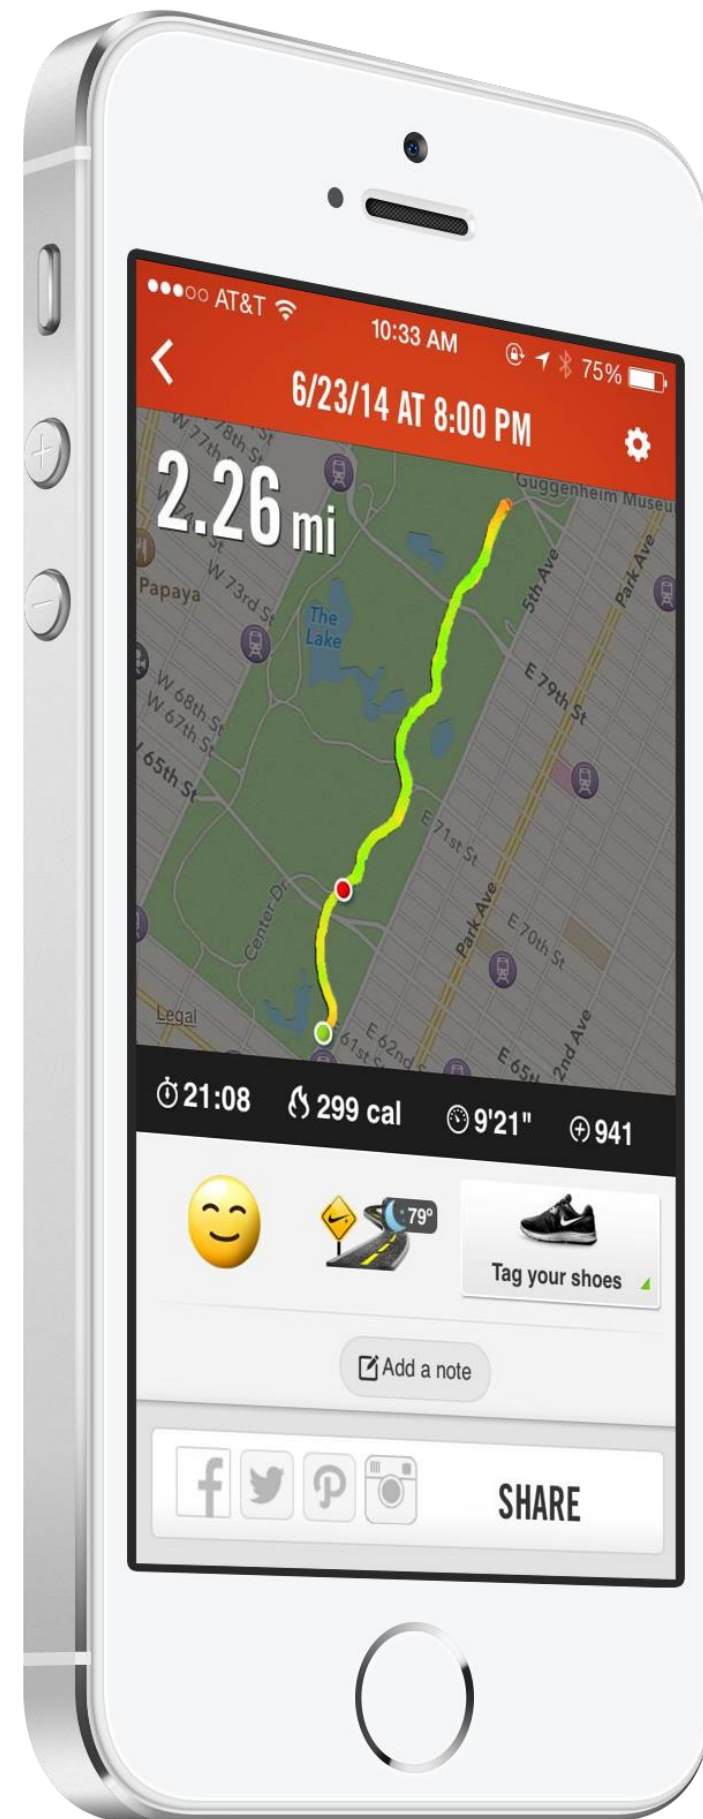

estimote

Marta Kosmala
Key Account Manager
Estimote, Inc.
marta.kosmala@estimote.com

Overview of the technology

Smartphones are amazing, but...

They lack the context on your immediate surroundings

≠

Jernbanetorget 1

It should just work –
“automagically”

Solution = Estimote Bluetooth Beacons

Beacons provide context to smartphones in the physical world

Data and context

Indoor positioning

How does it work?

Beacons transmit ID

- Information on line and tickets at the time of boarding
- In-app notifications advising of real-time travel updates
- Traffic analysis for smoother journey
- Indoor positioning on trains and stations helping users to navigate and find the right exit
- Beacon infrastructure sharing