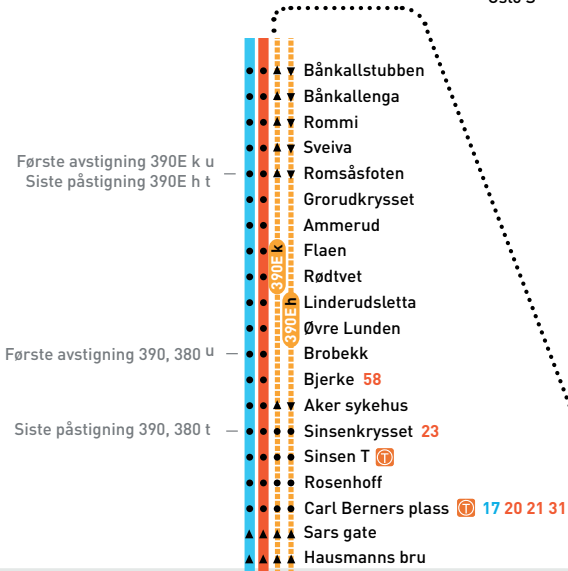

Nittedal, Hakadal

Regionbuss Regional bus

- Full driftstid
Regular service
- Begrenset driftstid / få avganger
Restricted service
- Kun i rushtiden mandag-fredag
Peak hours Monday-Friday only
- Stopp bare i pilens retning
Stop in direction of arrow only

Forbindelser Connections

- Tog
Railway
- Bussterminal, region- eller fjernbusser
Bus terminal, regional or long distance services
- T-bane
Metro
- 17 31 Trikkelinje / Høyfrekvent bybuslinje
Tram line / High frequency city bus line

OSLO SENTRUM